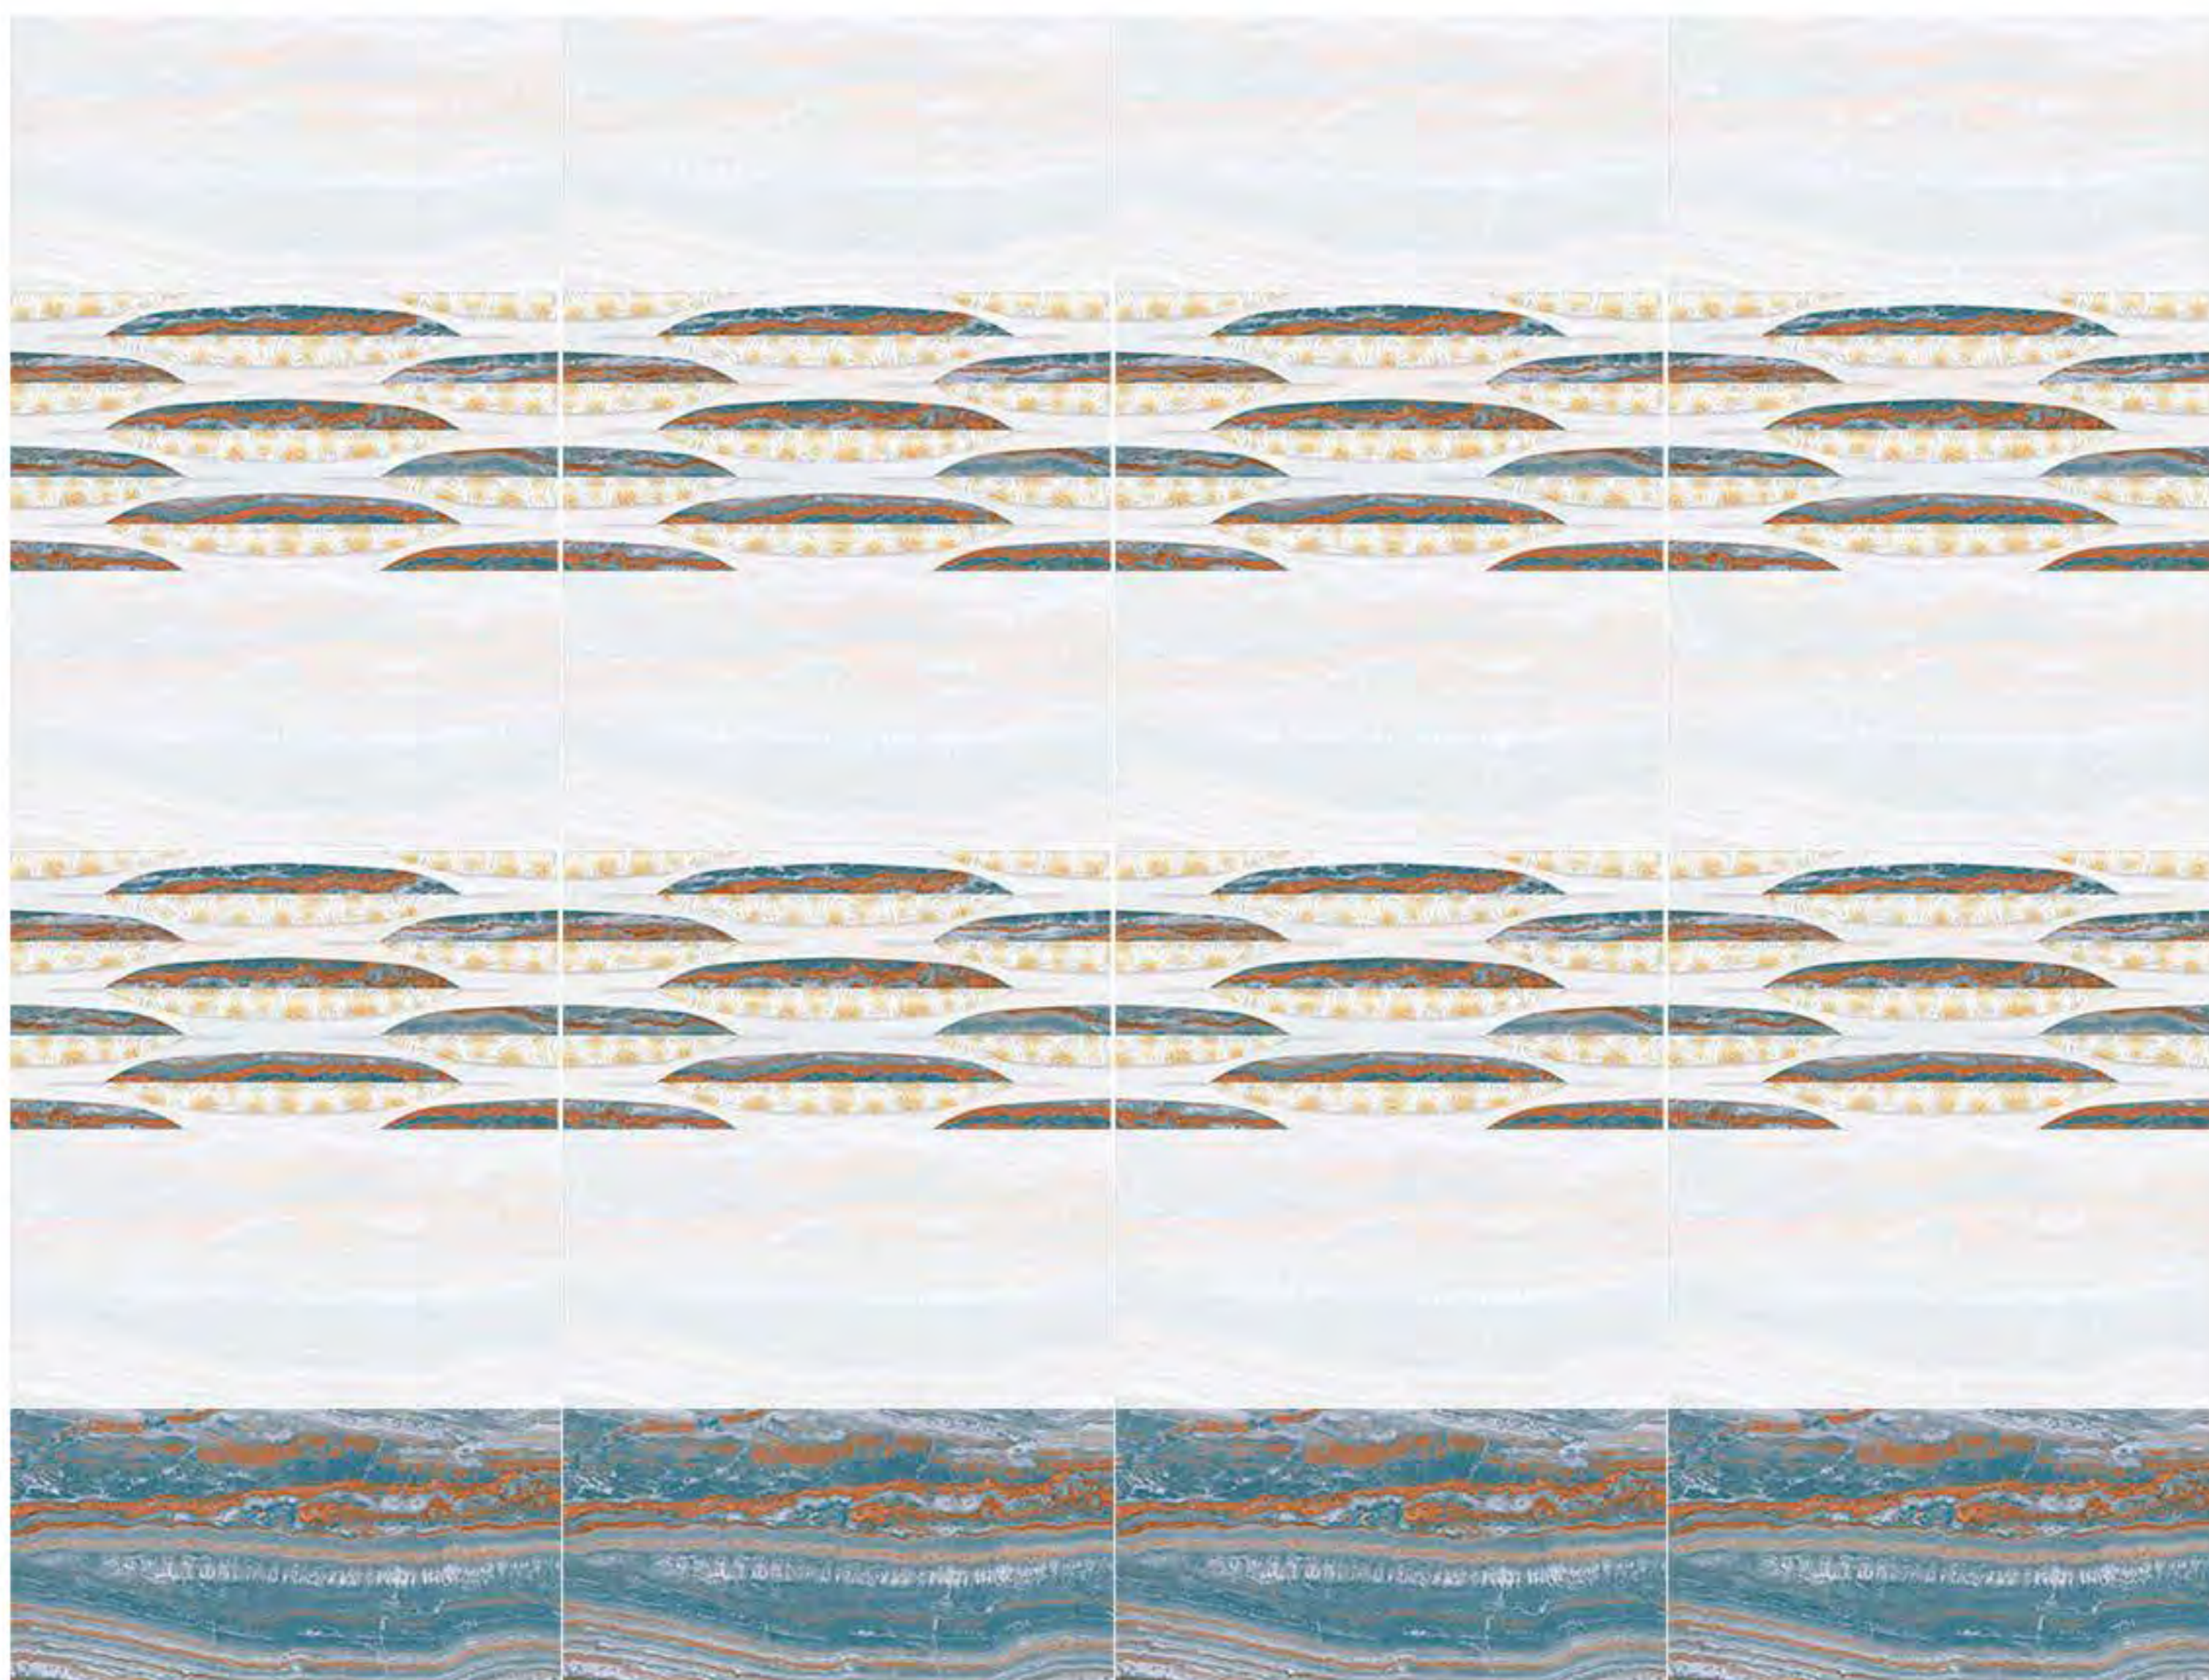

300
600 X mm
DIGITAL
WALL
TILES

GLOSSY
series

25009_L