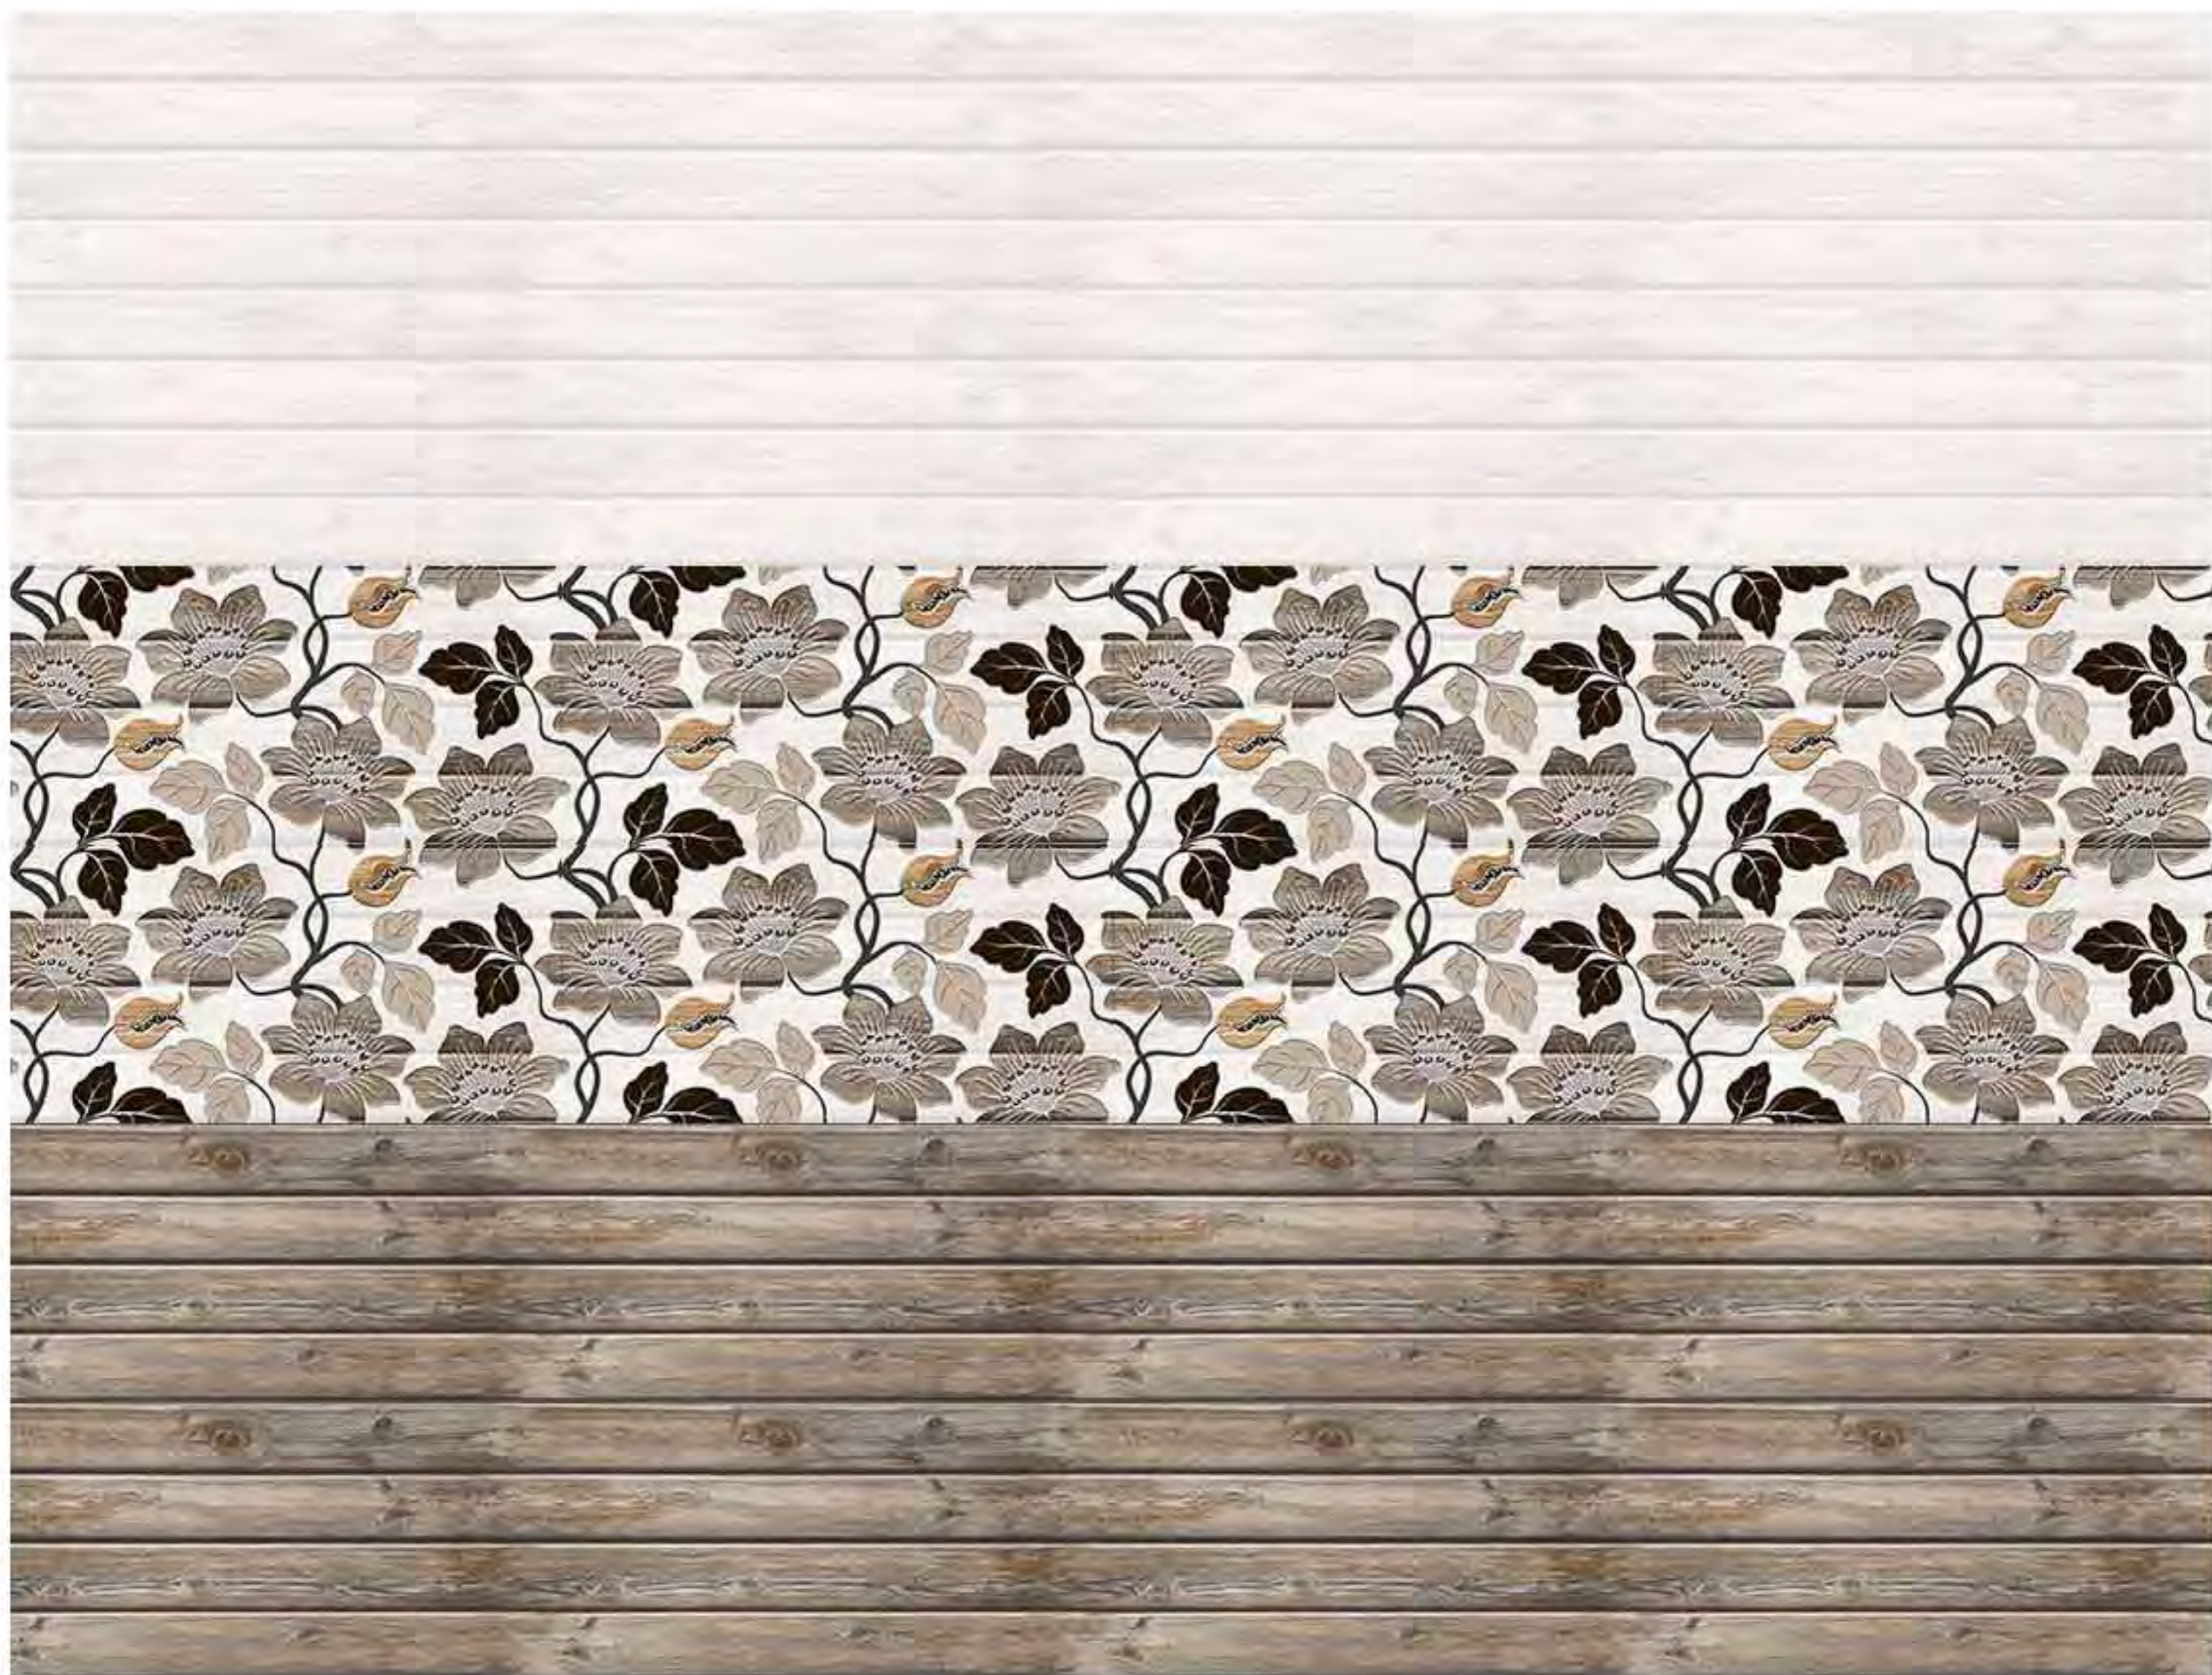

25026\_D

25026\_HL1\_(4\_PIC)

3D

HD

RANdOm  
DESIGN

durst

300  
600 X mm  
DIGITAL  
WALL  
TILES

**GLOSSY**  
series