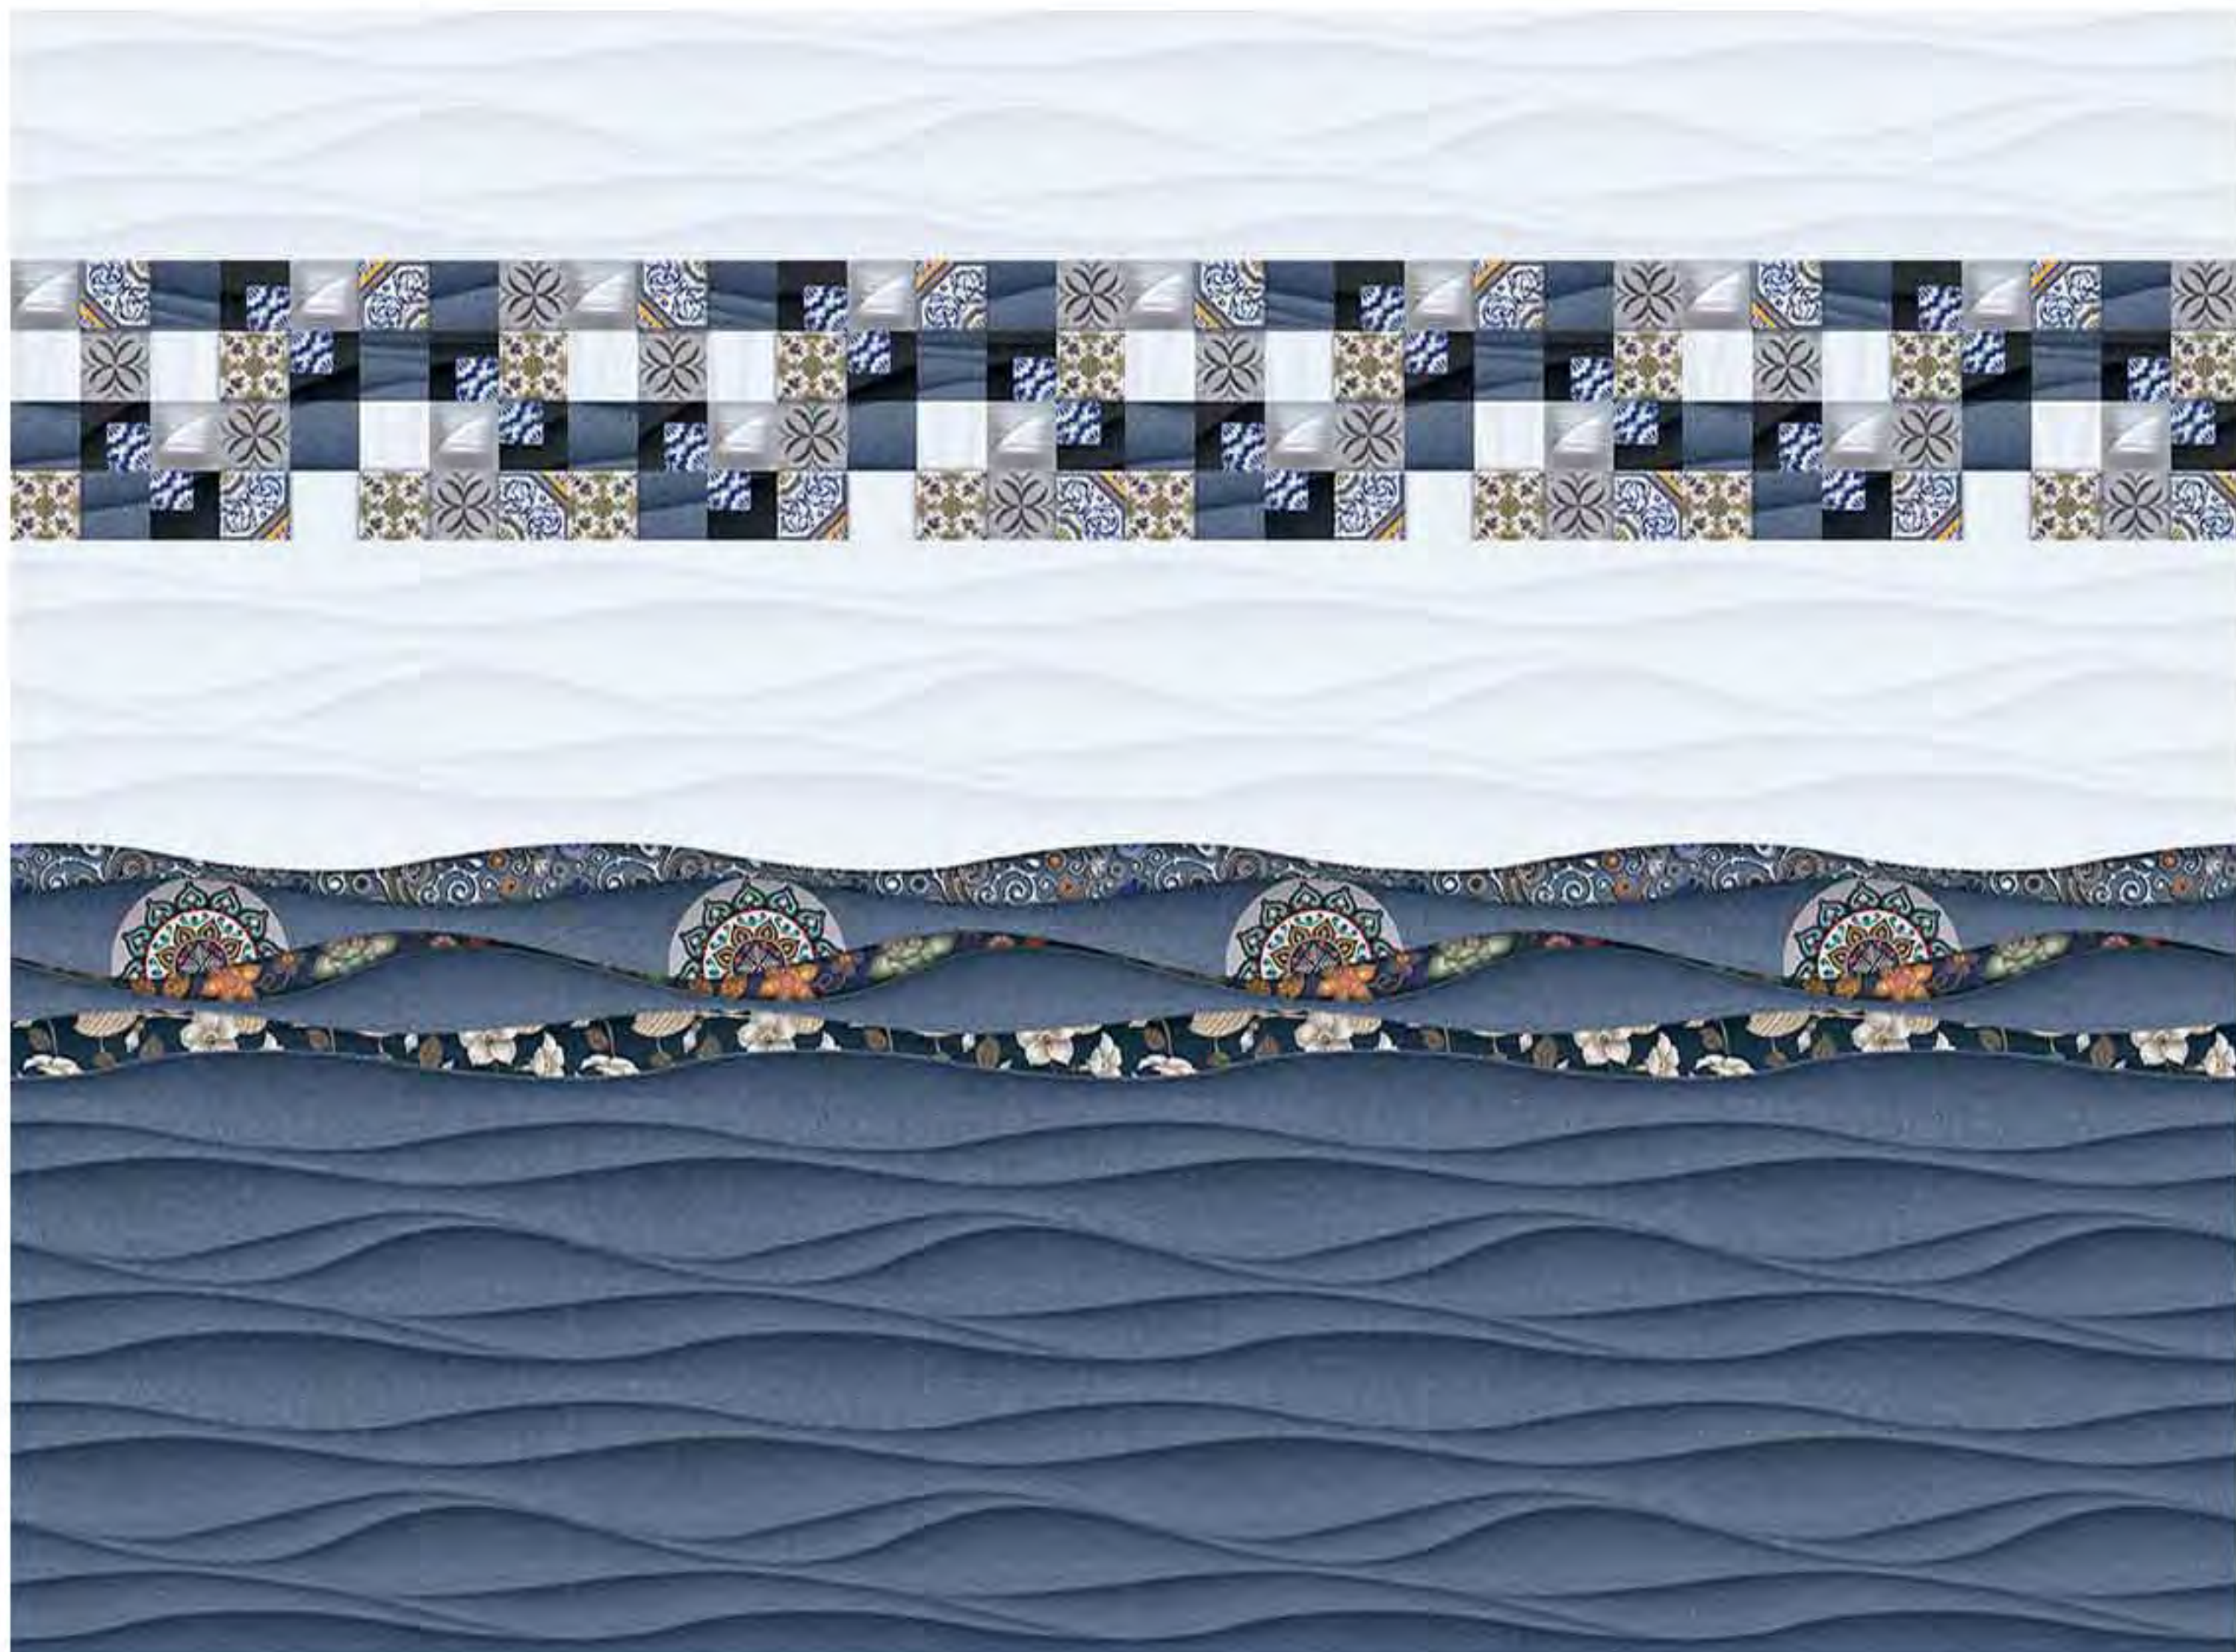

3D

HD

RANdOm
DESIGN

durst

300
600 X mm
DIGITAL
WALL
TILES

MATT

Series *finish*

26262_L