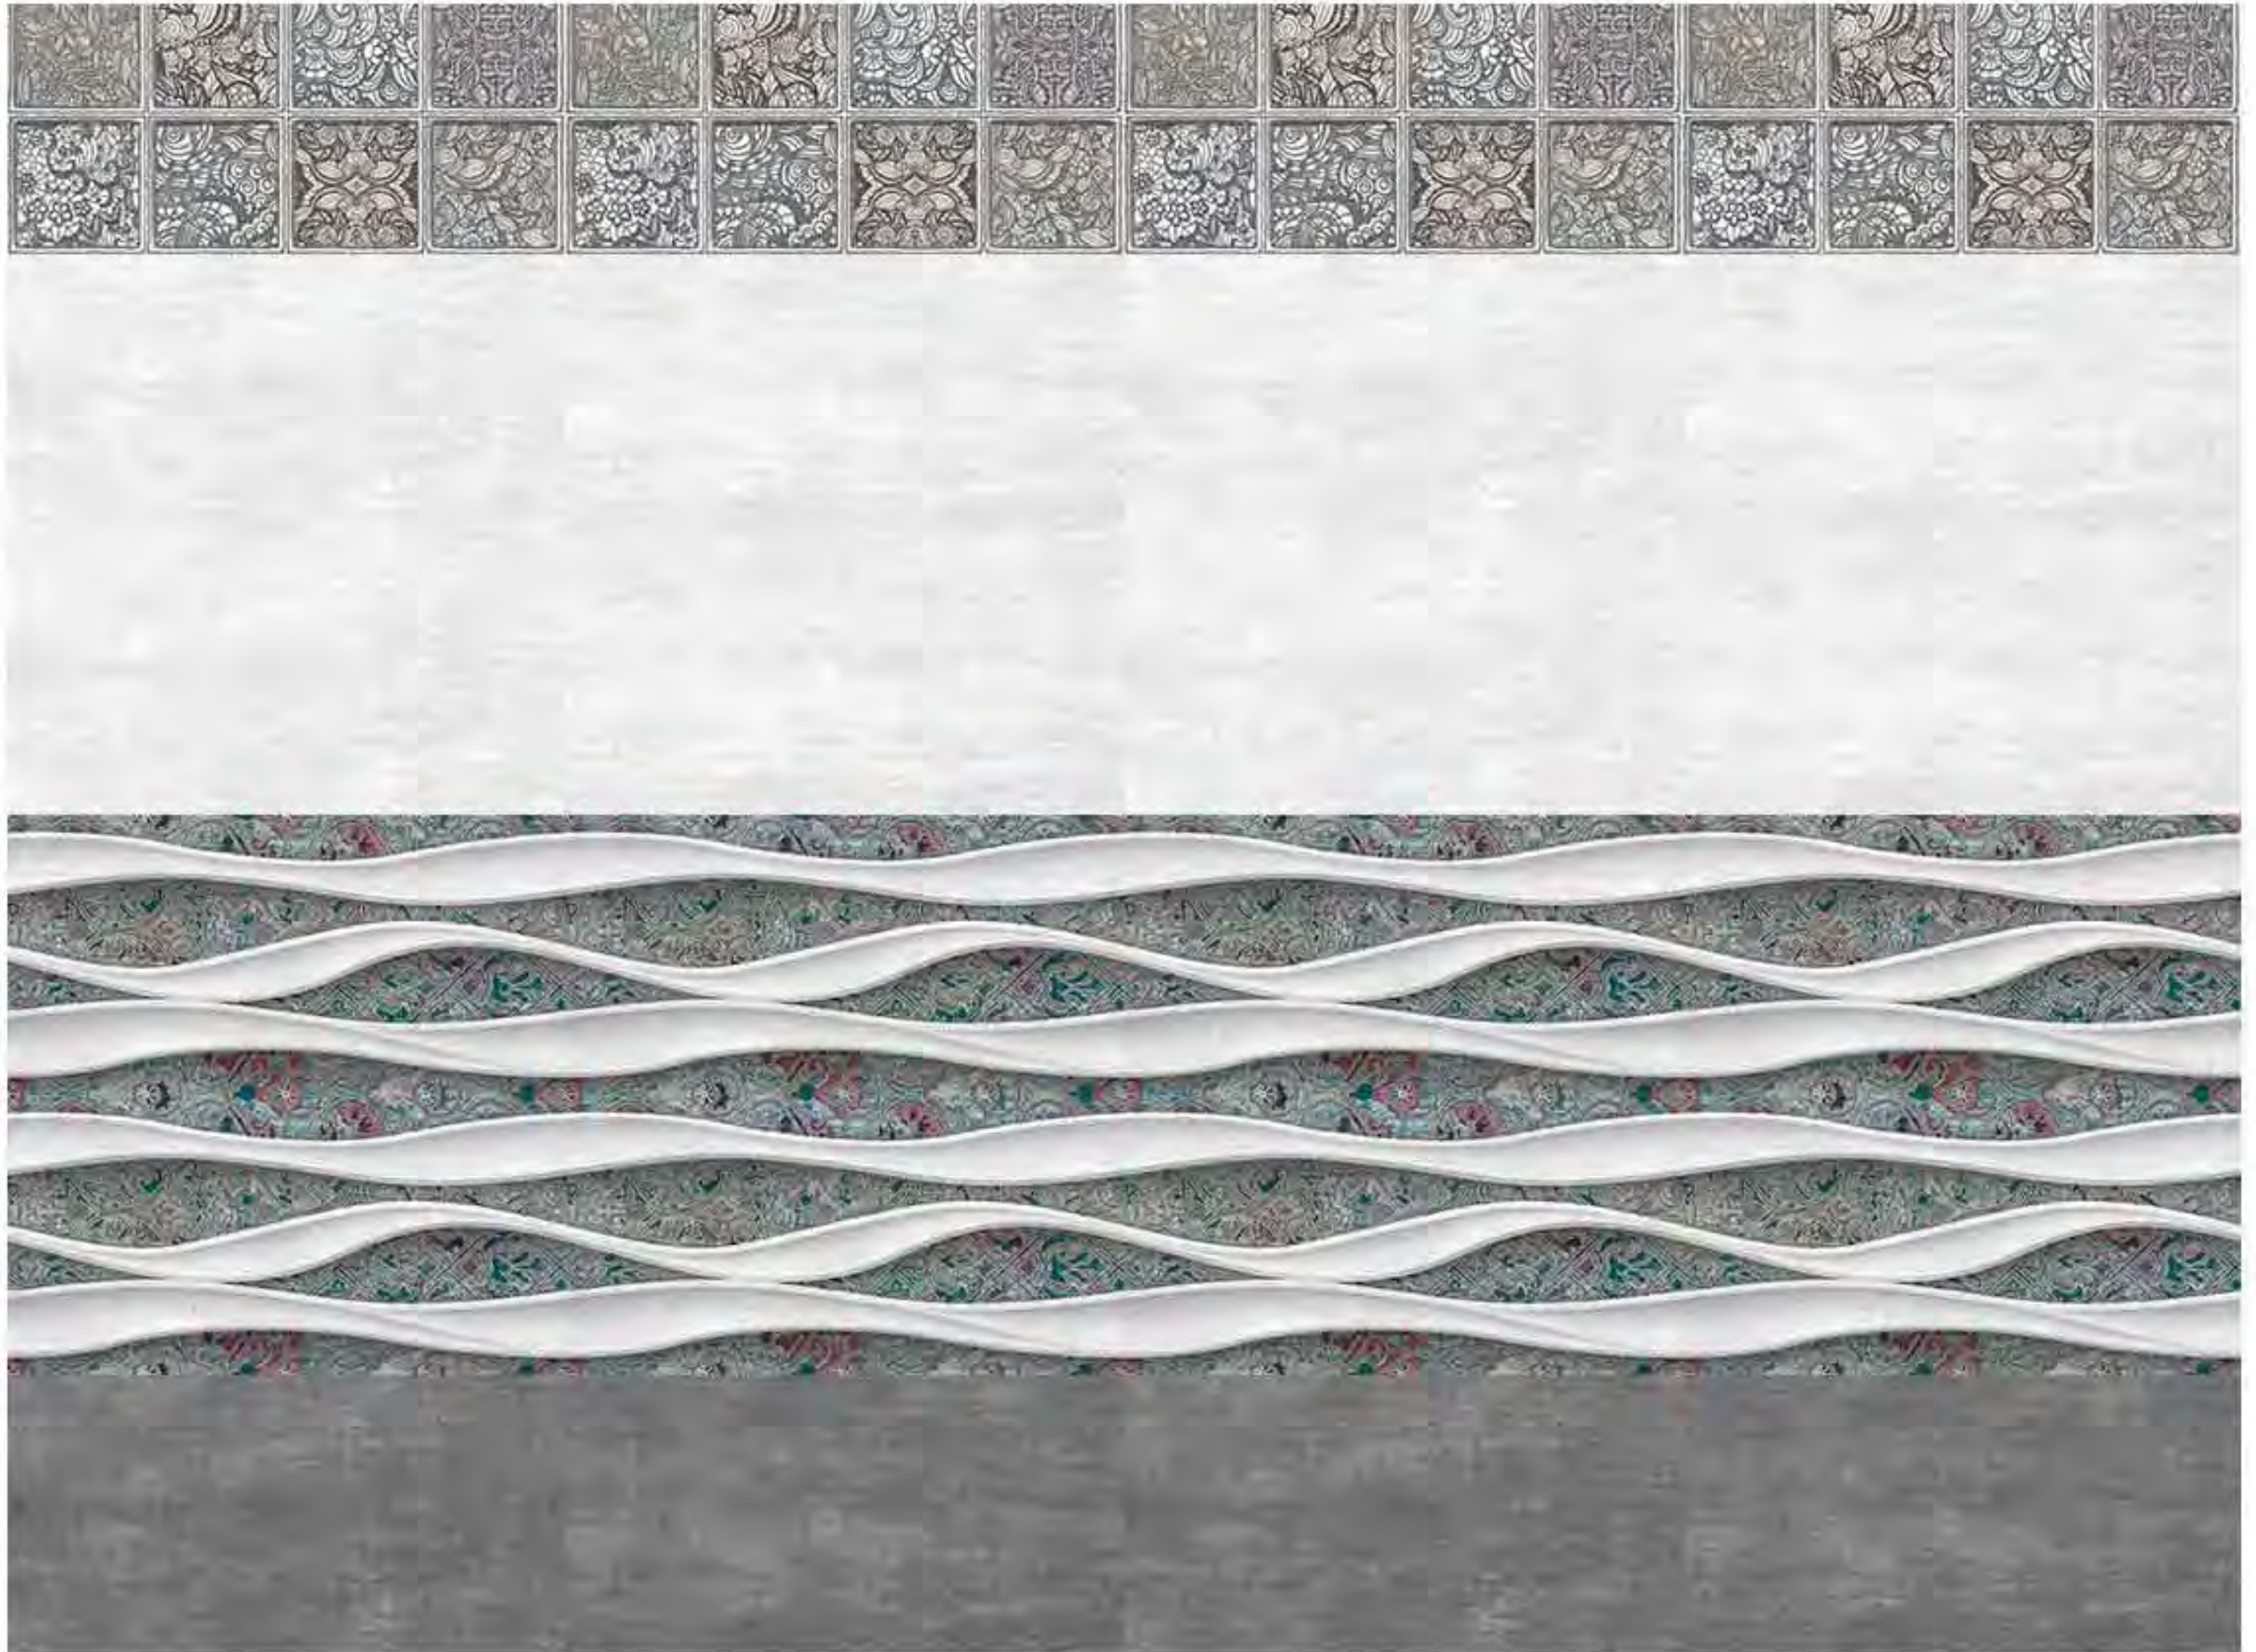

3D

HD

RANdOm
DESIGN

durst

300
600 X mm
DIGITAL
WALL
TILES

MATT

Series *finish*

26186_L

R