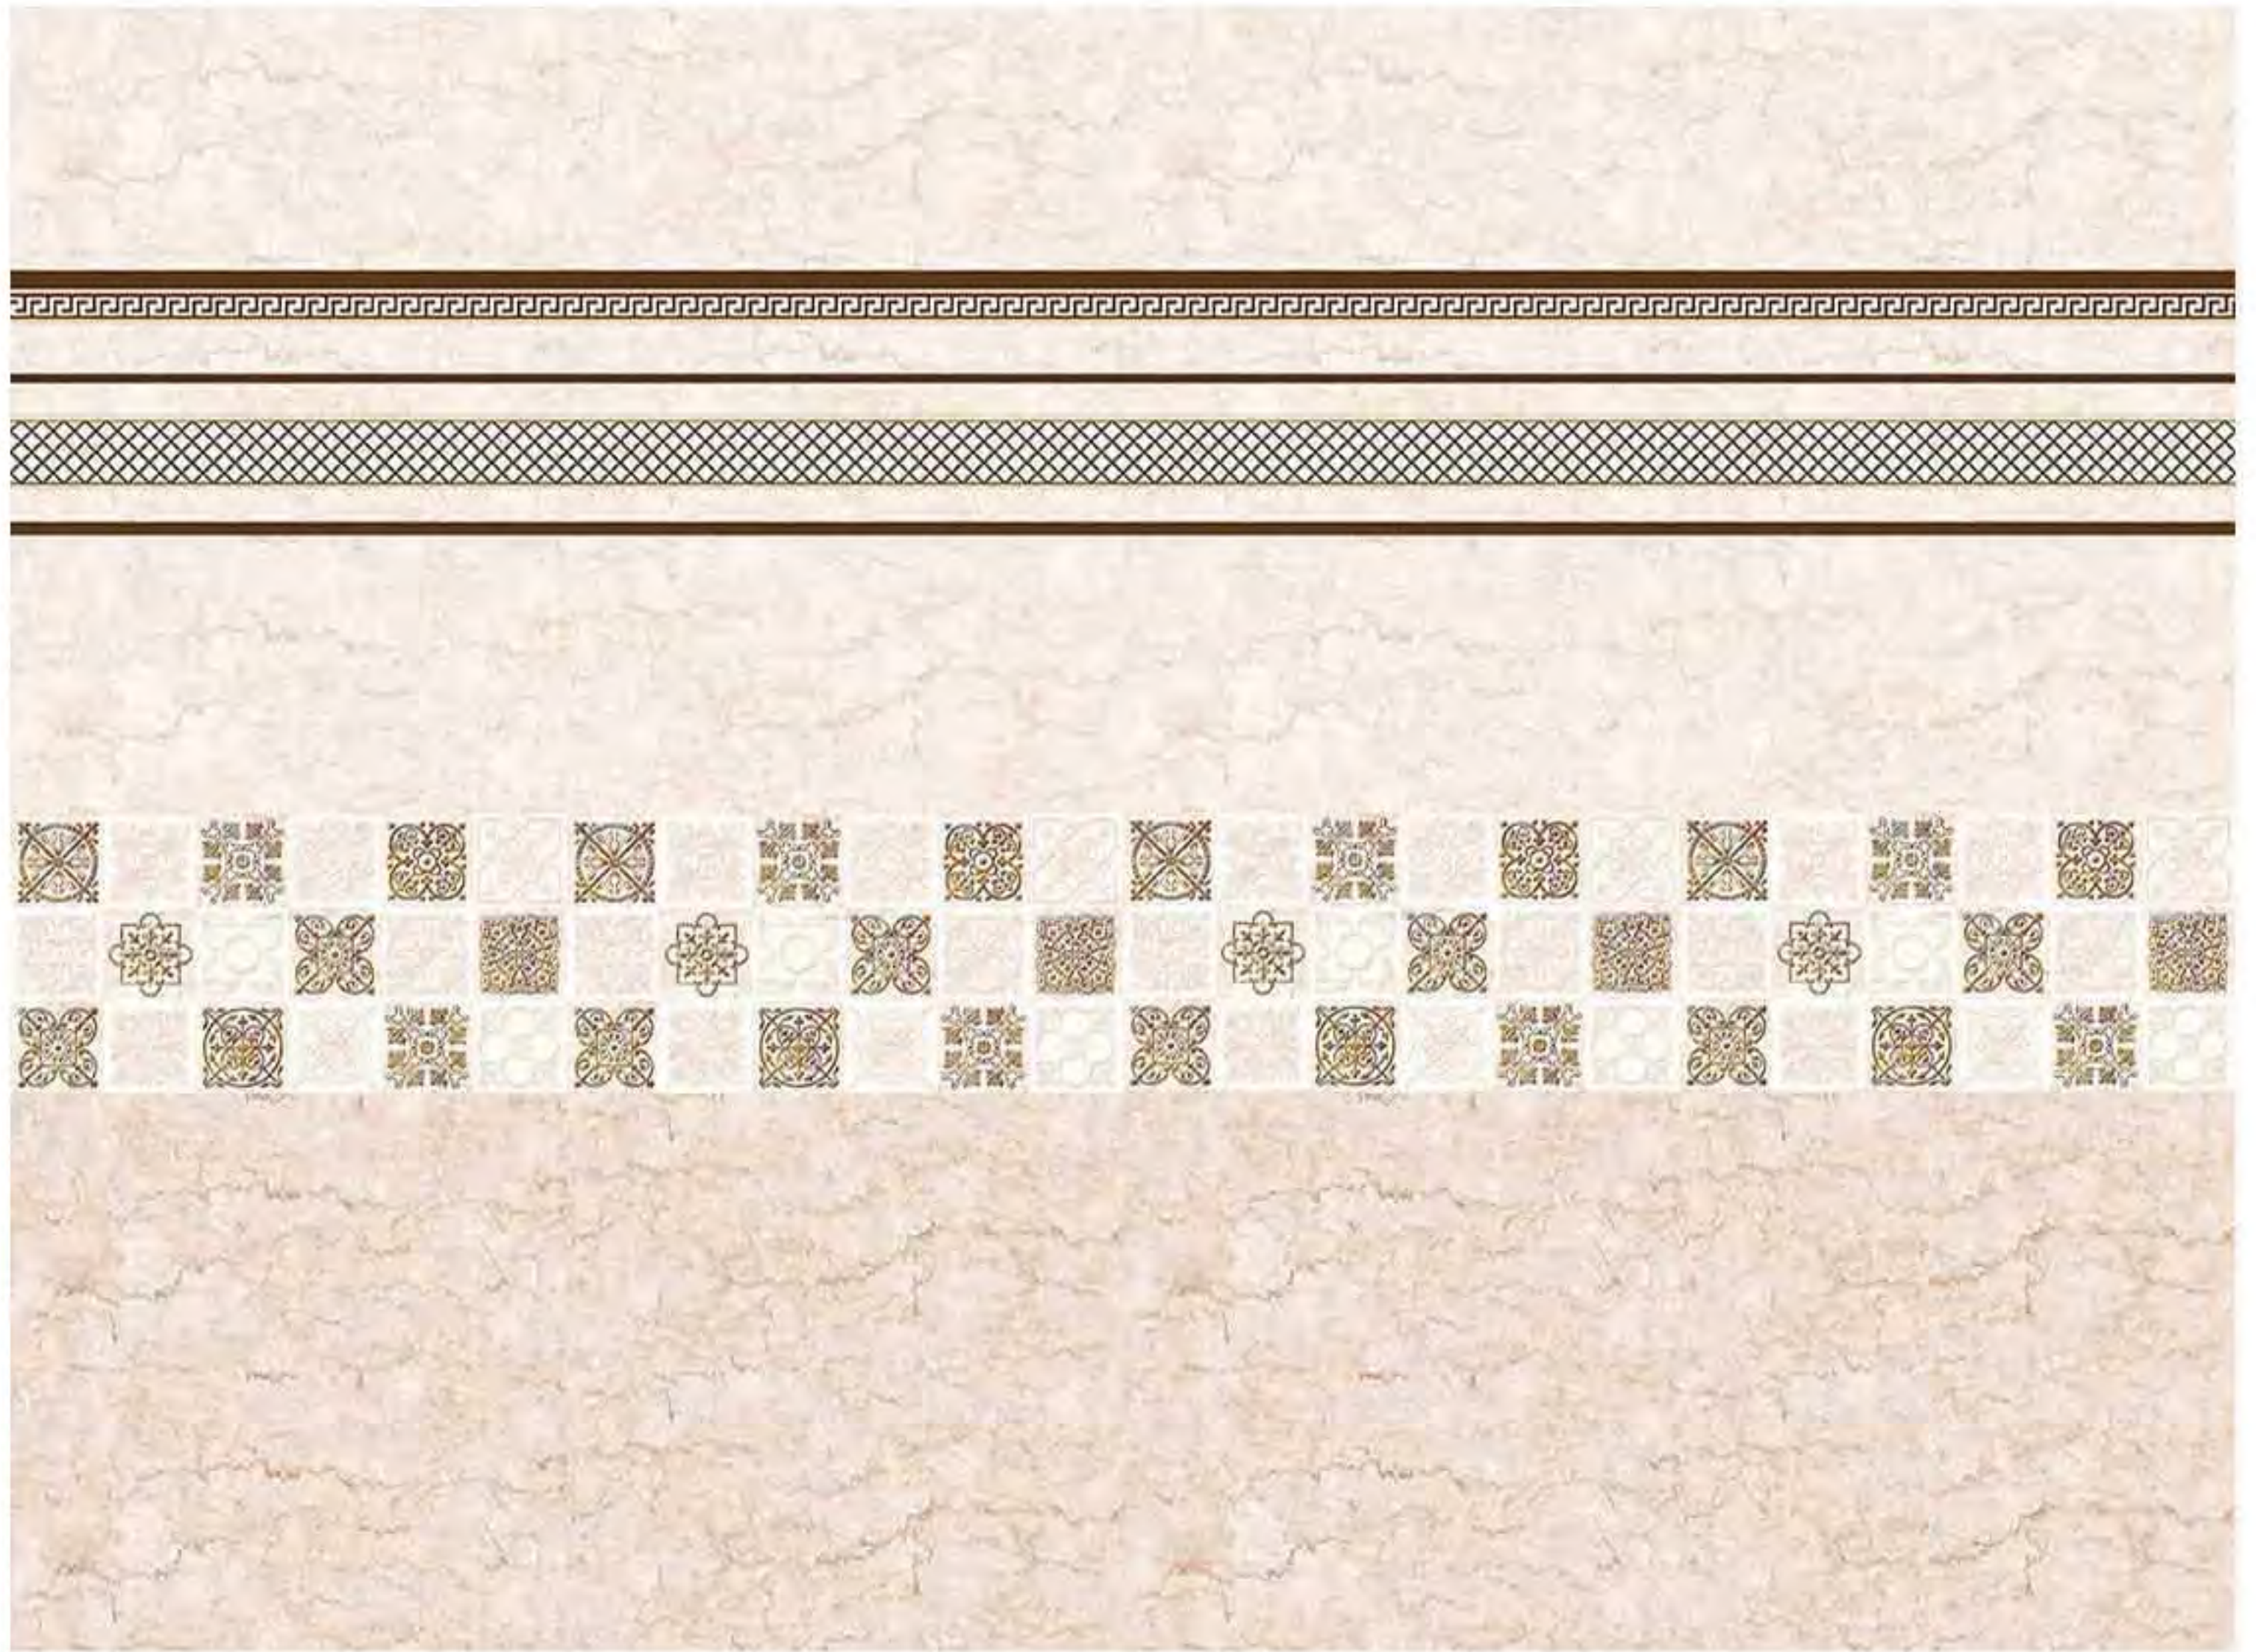

3D

HD

RANdOm DESIGN

durst

300
600 X mm
DIGITAL WALL
TILES

MATT

Series *finish*

26264_L