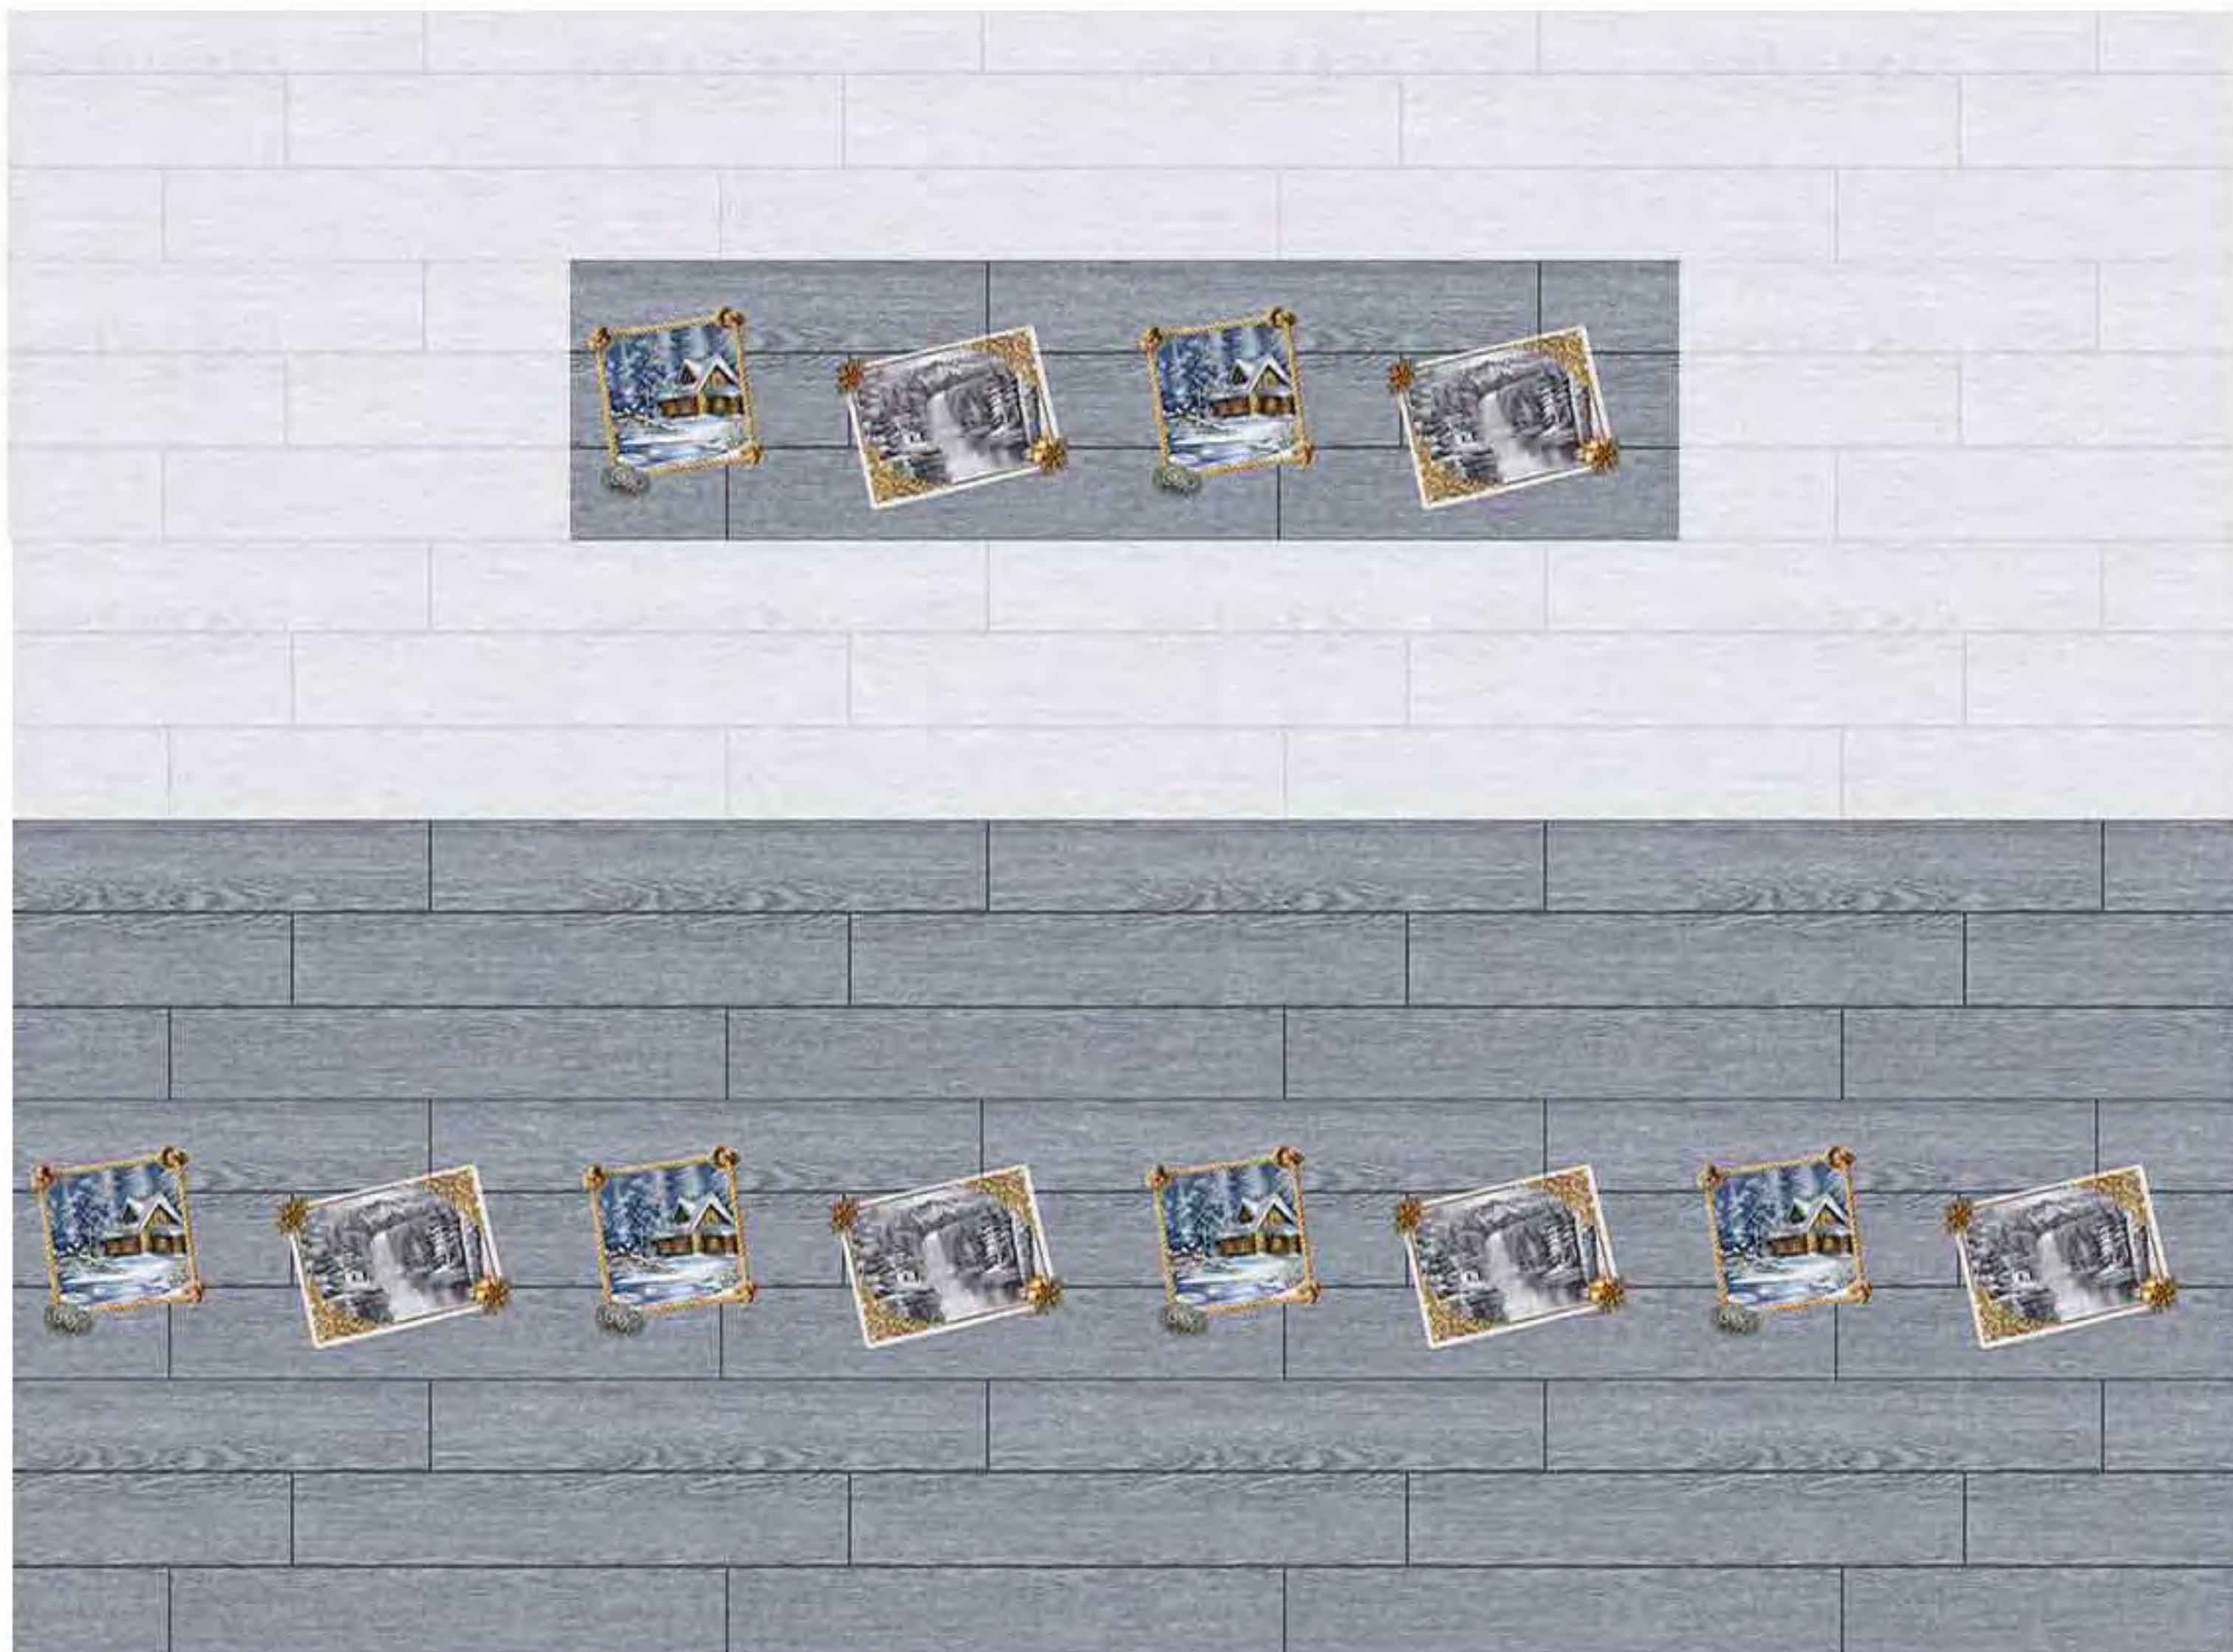

300
600 X mm
DIGITAL WALL
TILES

MATT

Series *finish*

26265_L