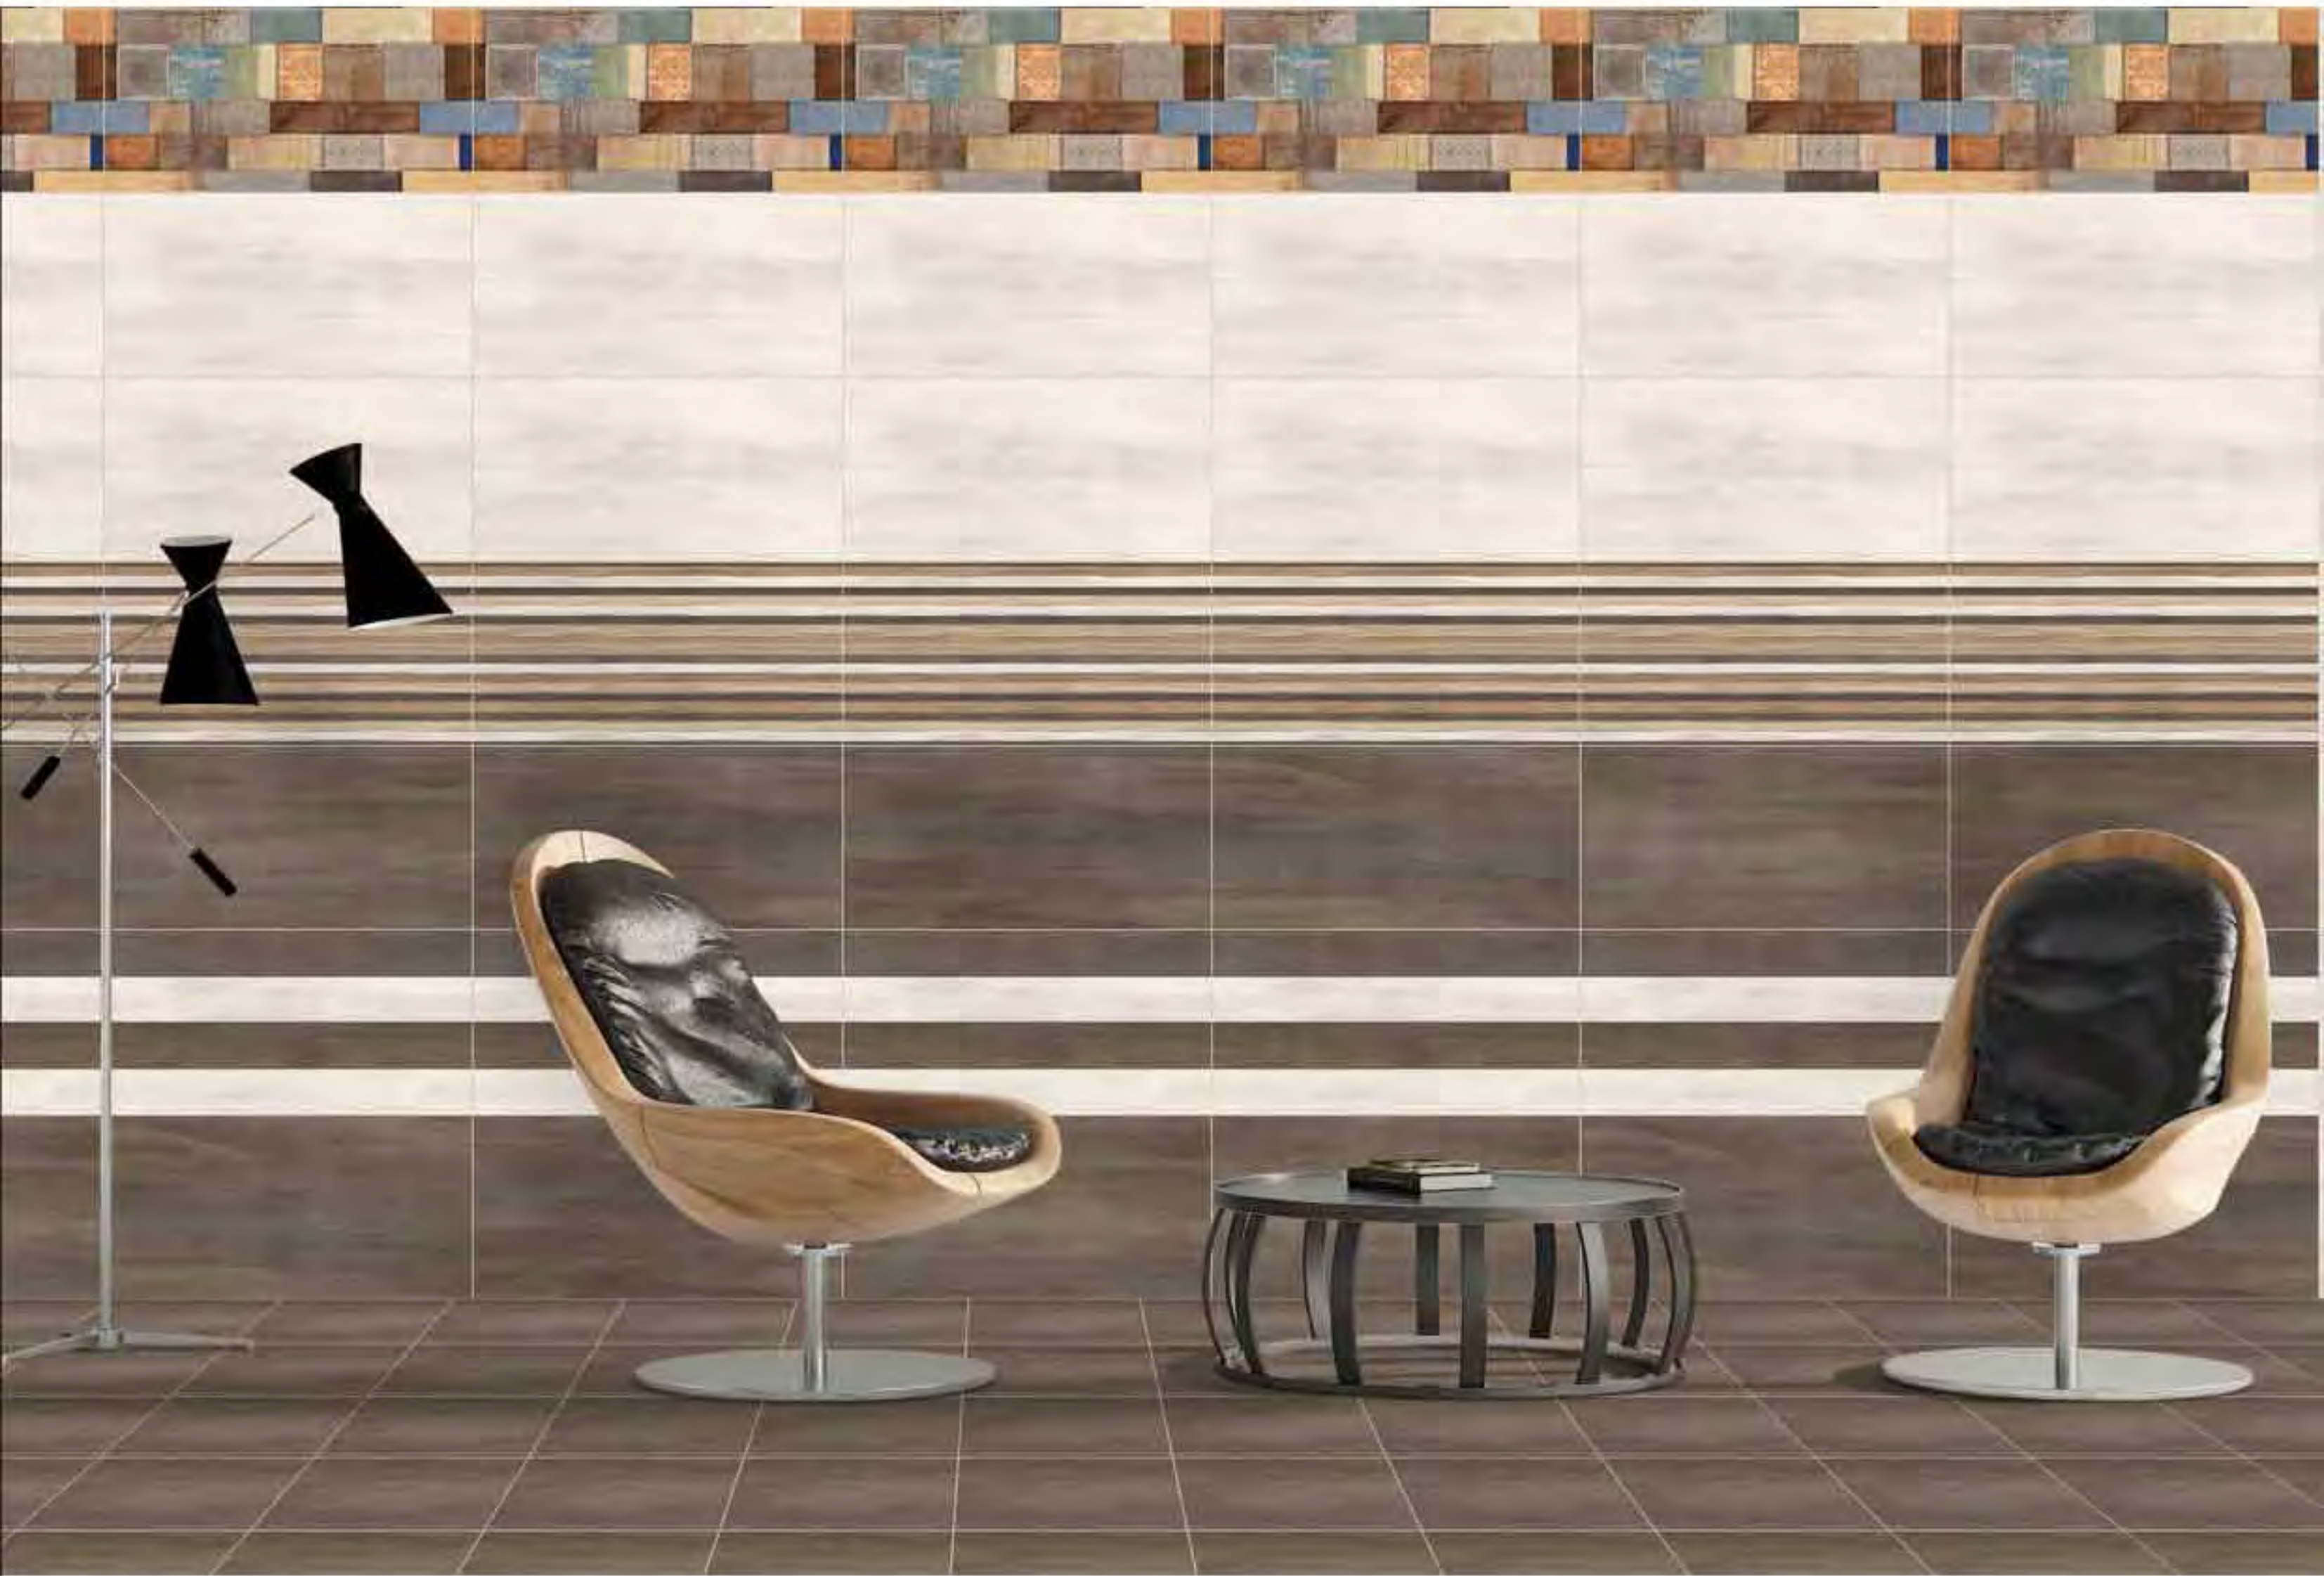

300
600 X mm
DIGITAL WALL
TILES

MATT

Series *finish*

26528_L

R