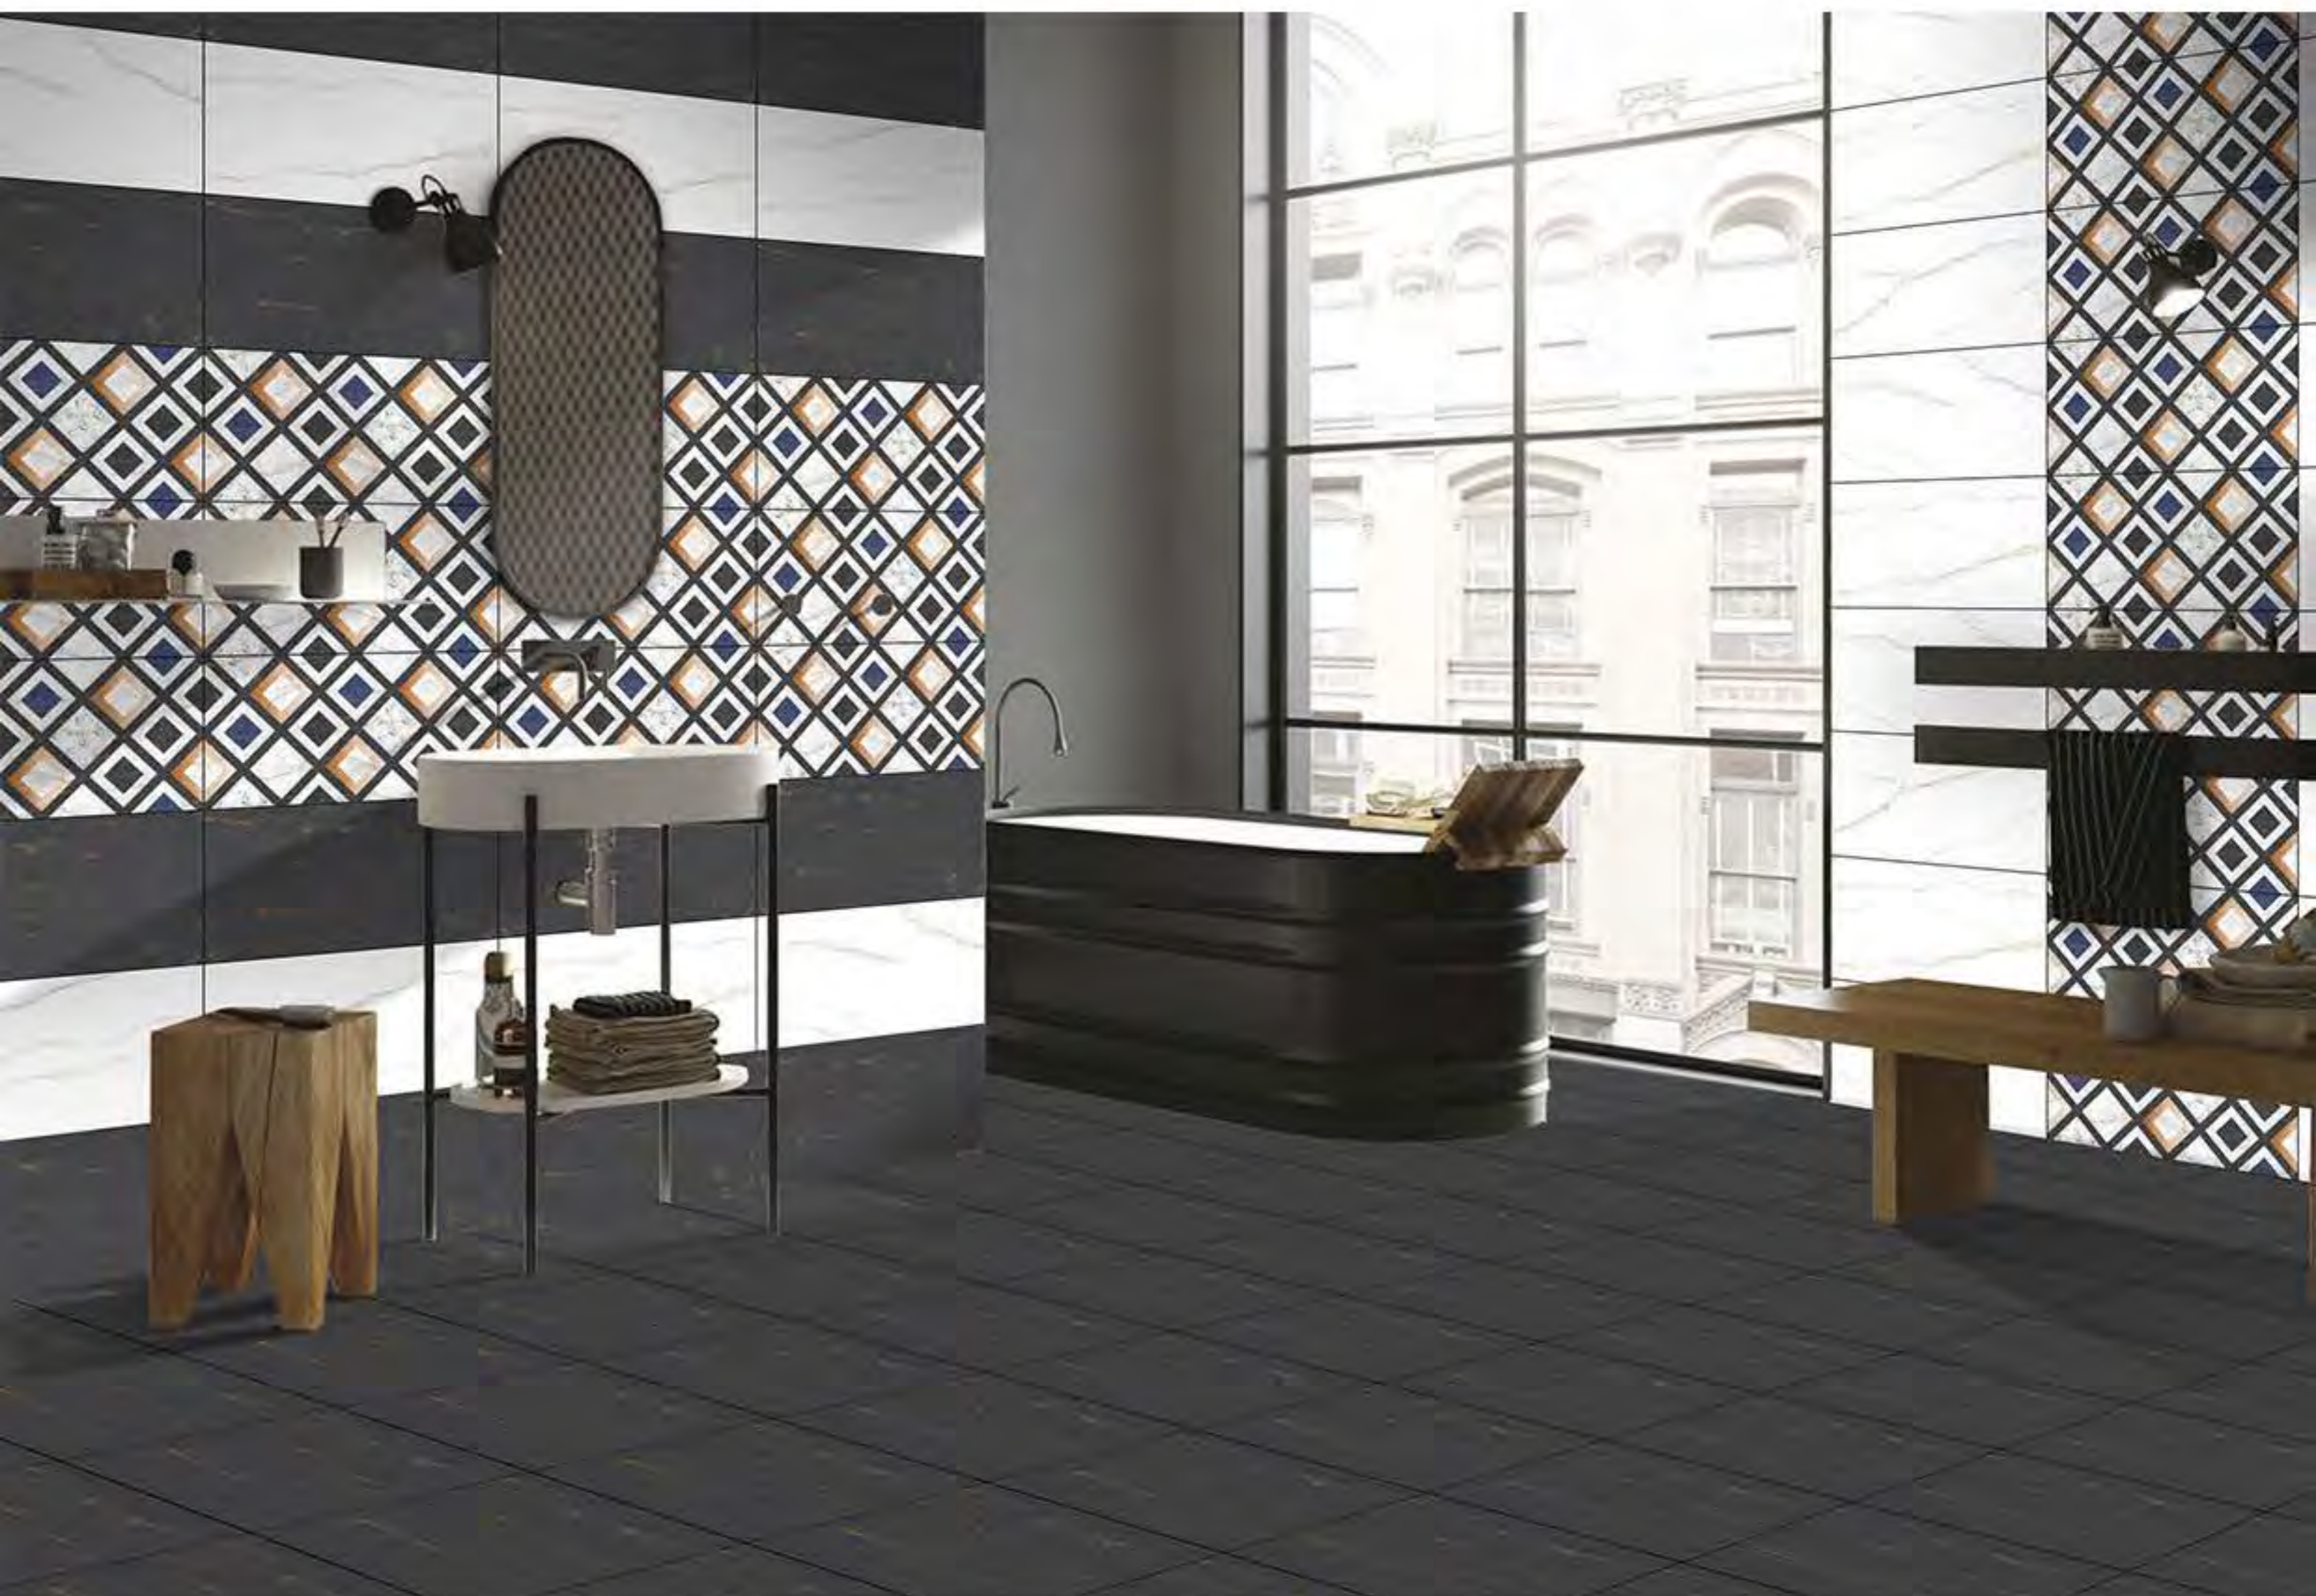

3D

HD

RANdOm
DESIGN

durst

300
600

X mm

DIGITAL
WALL
TILES

sugar

finish Series

SHAY_L