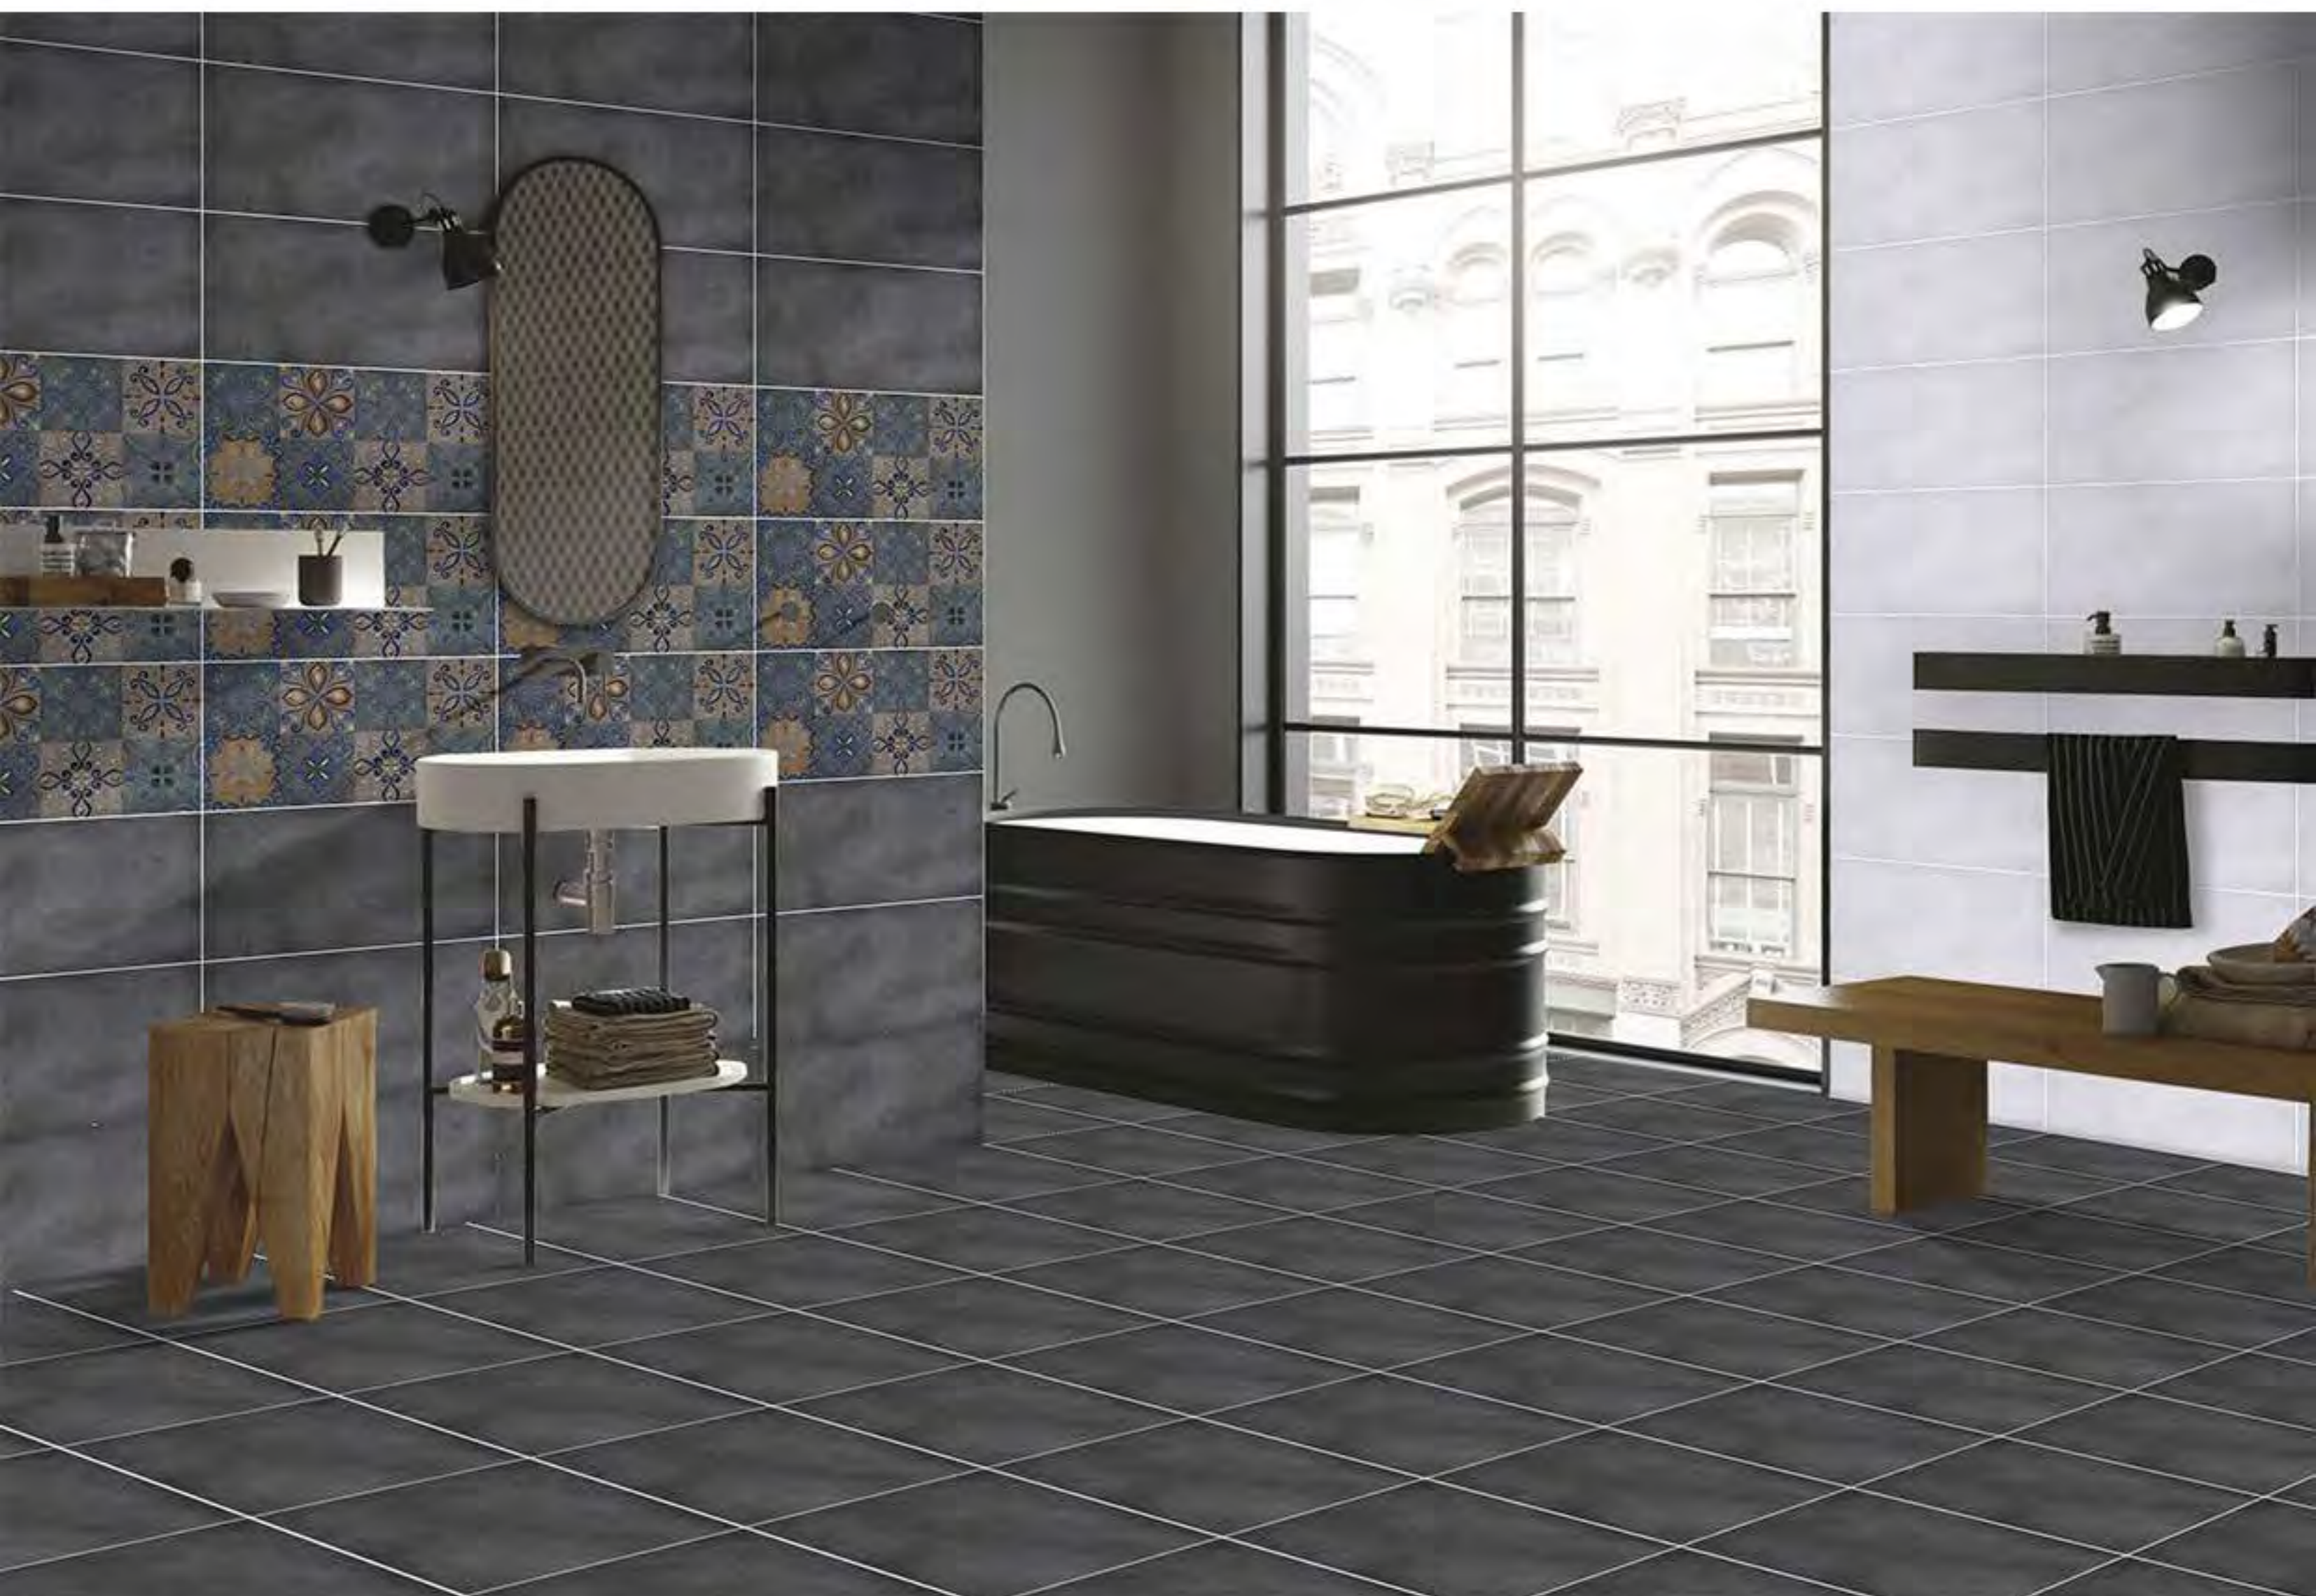

3D

HD

RANdOm
DESIGN

durst

300
600 X mm
DIGITAL
WALL
TILES

sugar

finish Series

SAYORI_L