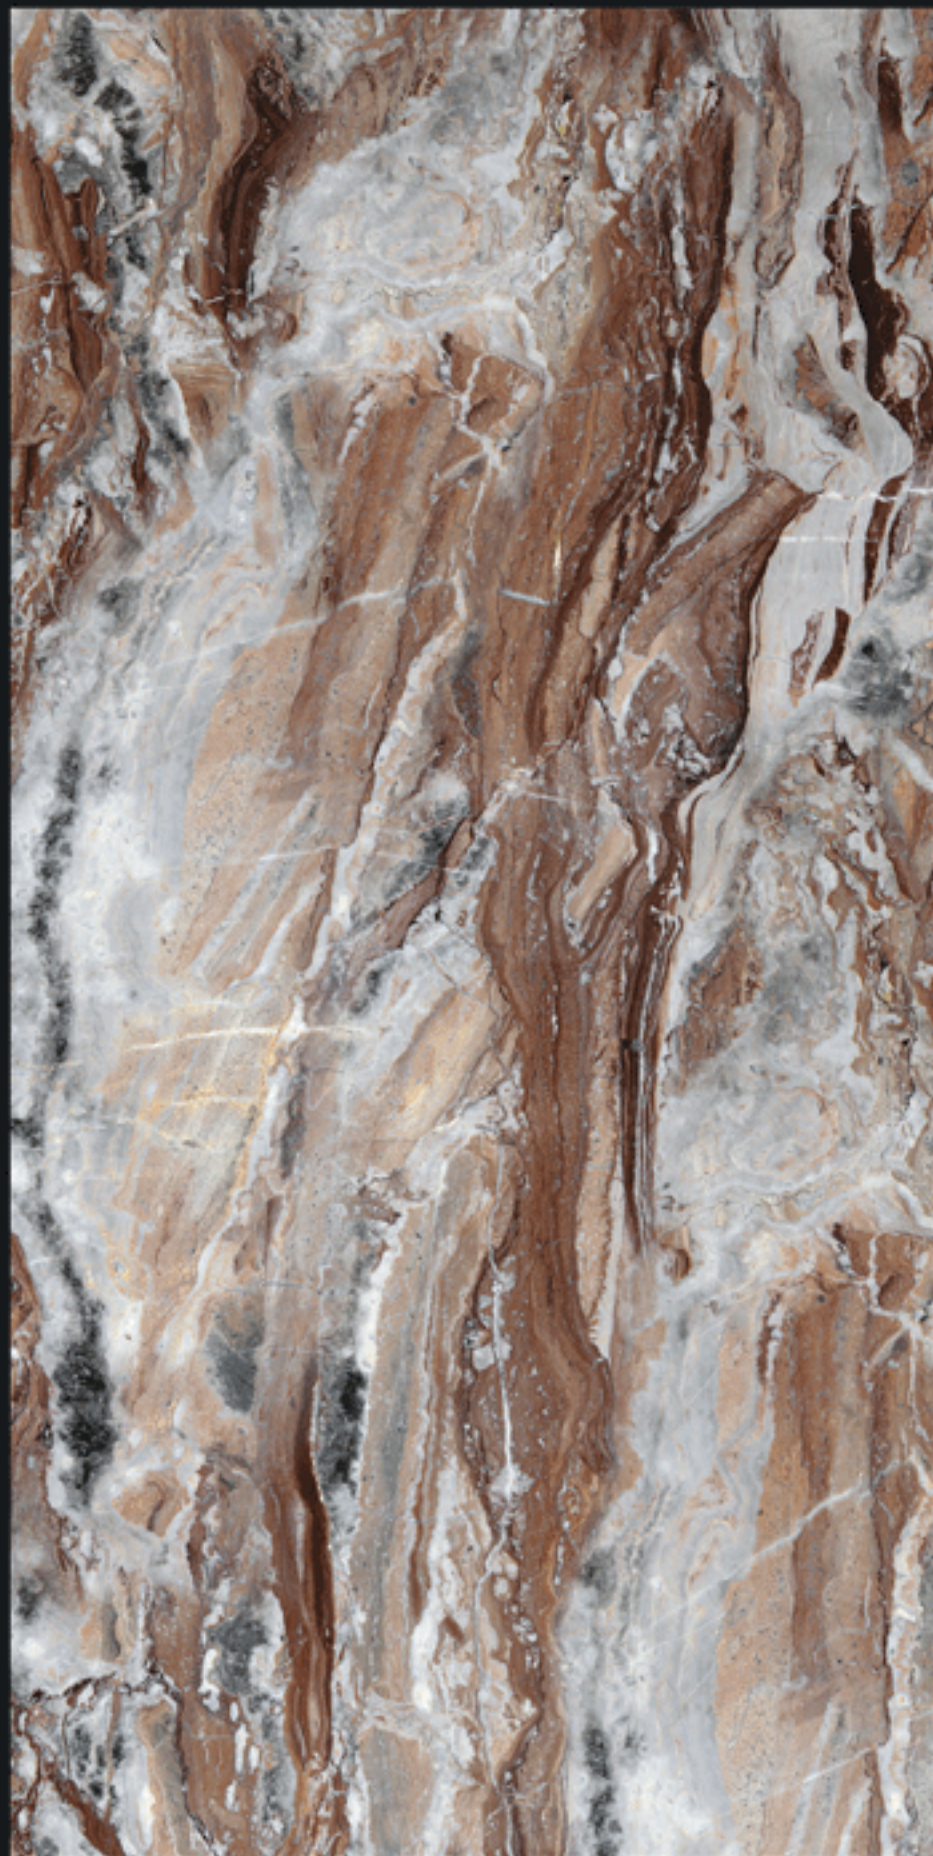

HIGH GLOSS FINISH

Design.

MARID NATURAL

Gleam
COLLECTION

800x1600mm

MARPOLO NATURAL

HIGH GLOSS FINISH

Gleam
COLLECTION