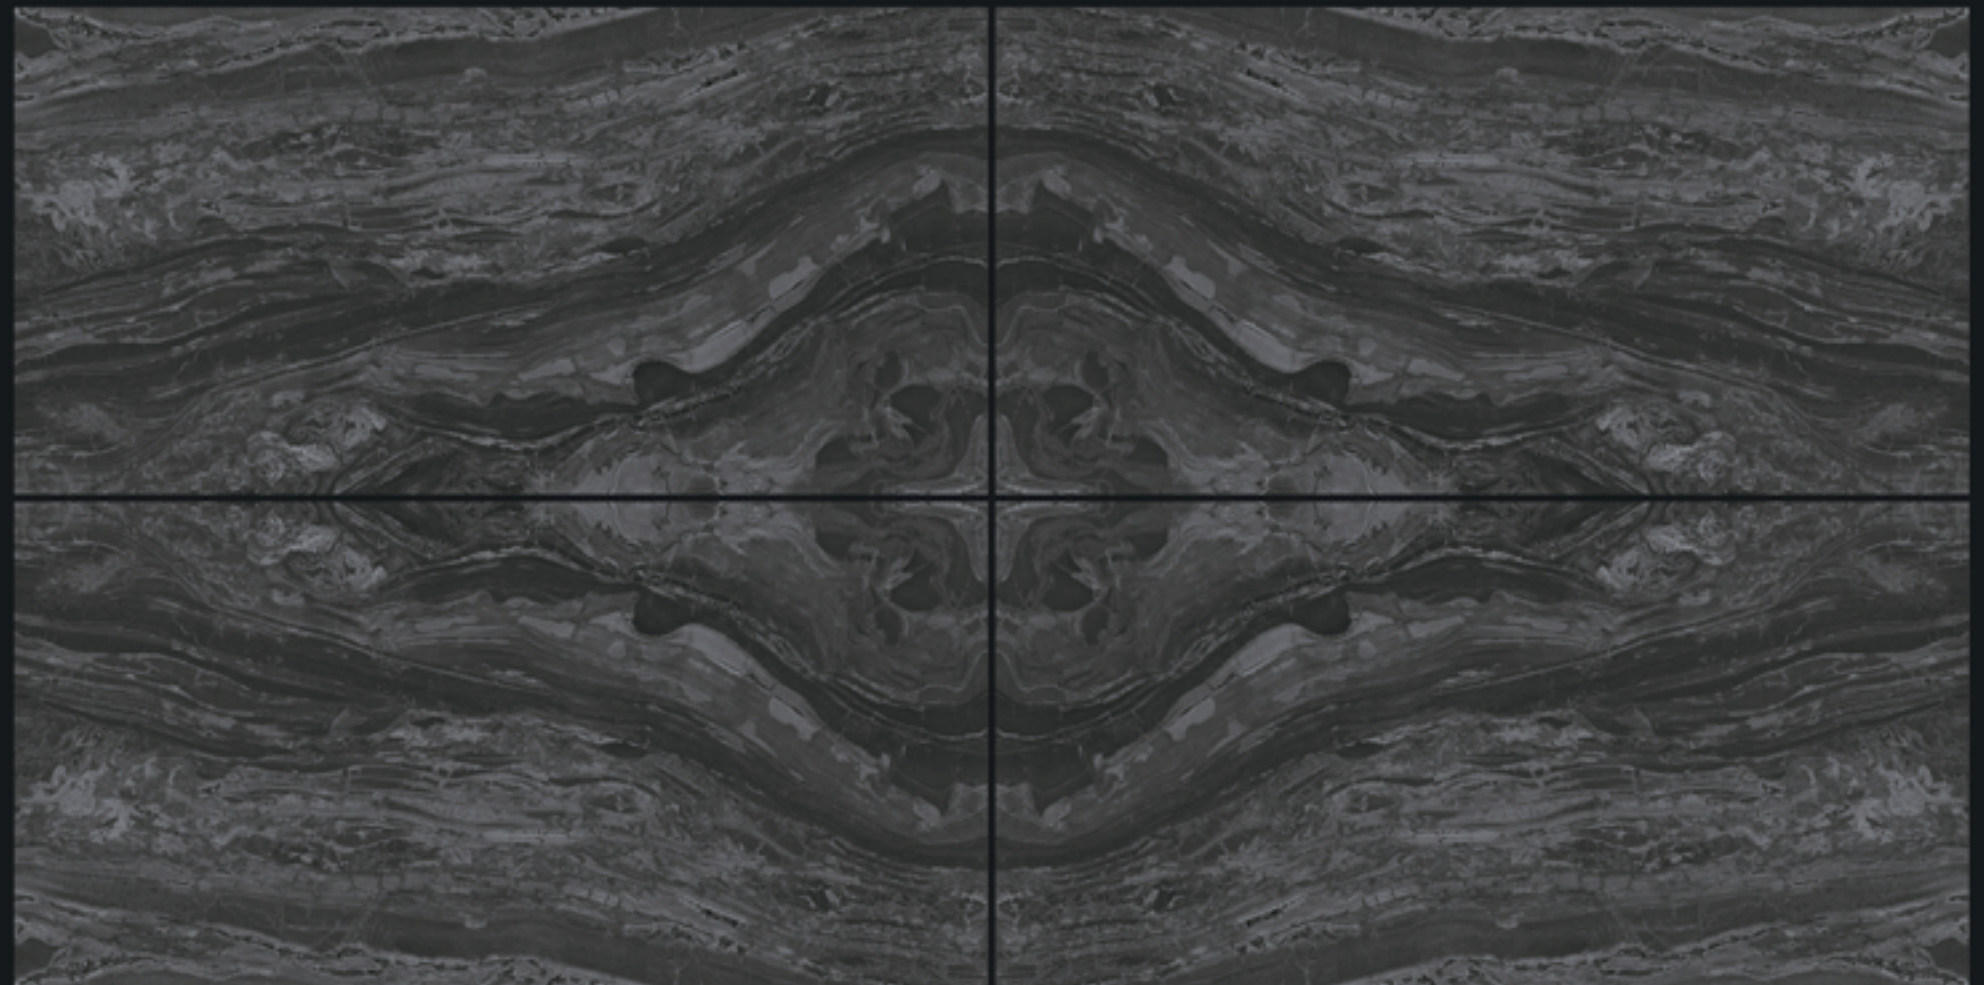

800x1600mm

WHITE POTRO

HIGH GLOSS FINISH

Gleam
COLLECTION

800x1600mm

AAMPLITUDE VIEW A & B

HIGH GLOSS FINISH

Book Match