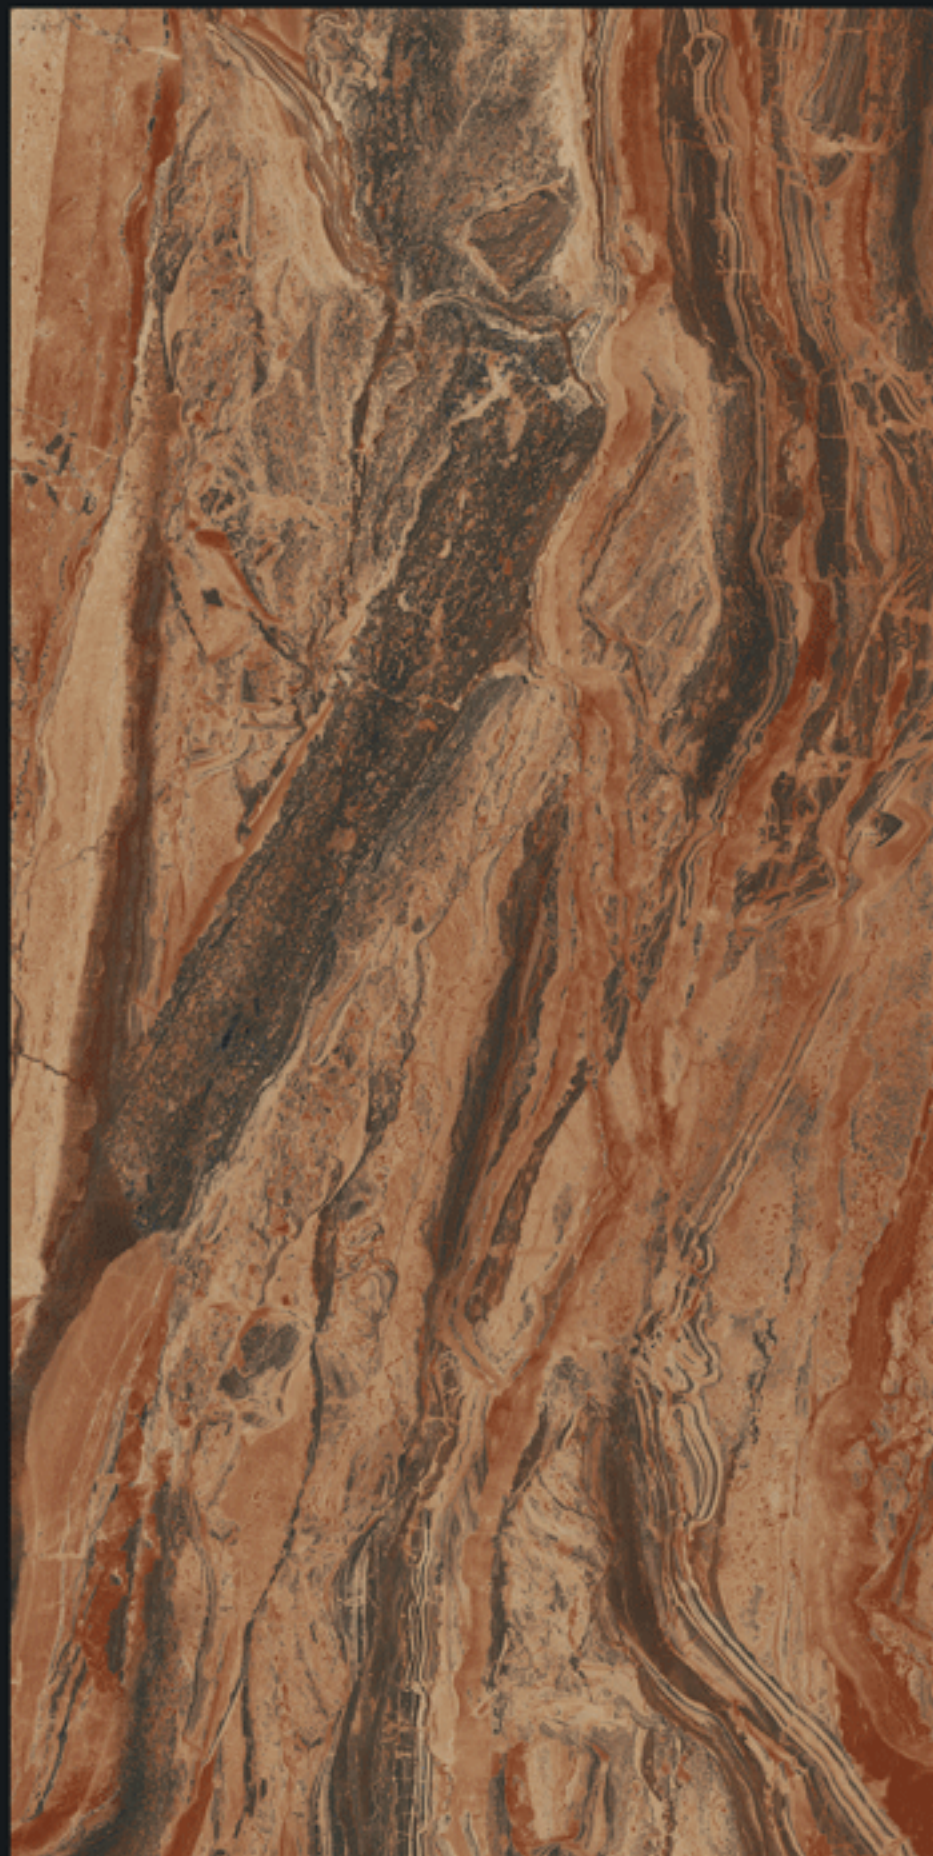

Gleam
COLLECTION

800x1600mm

PROFIDO BROWN