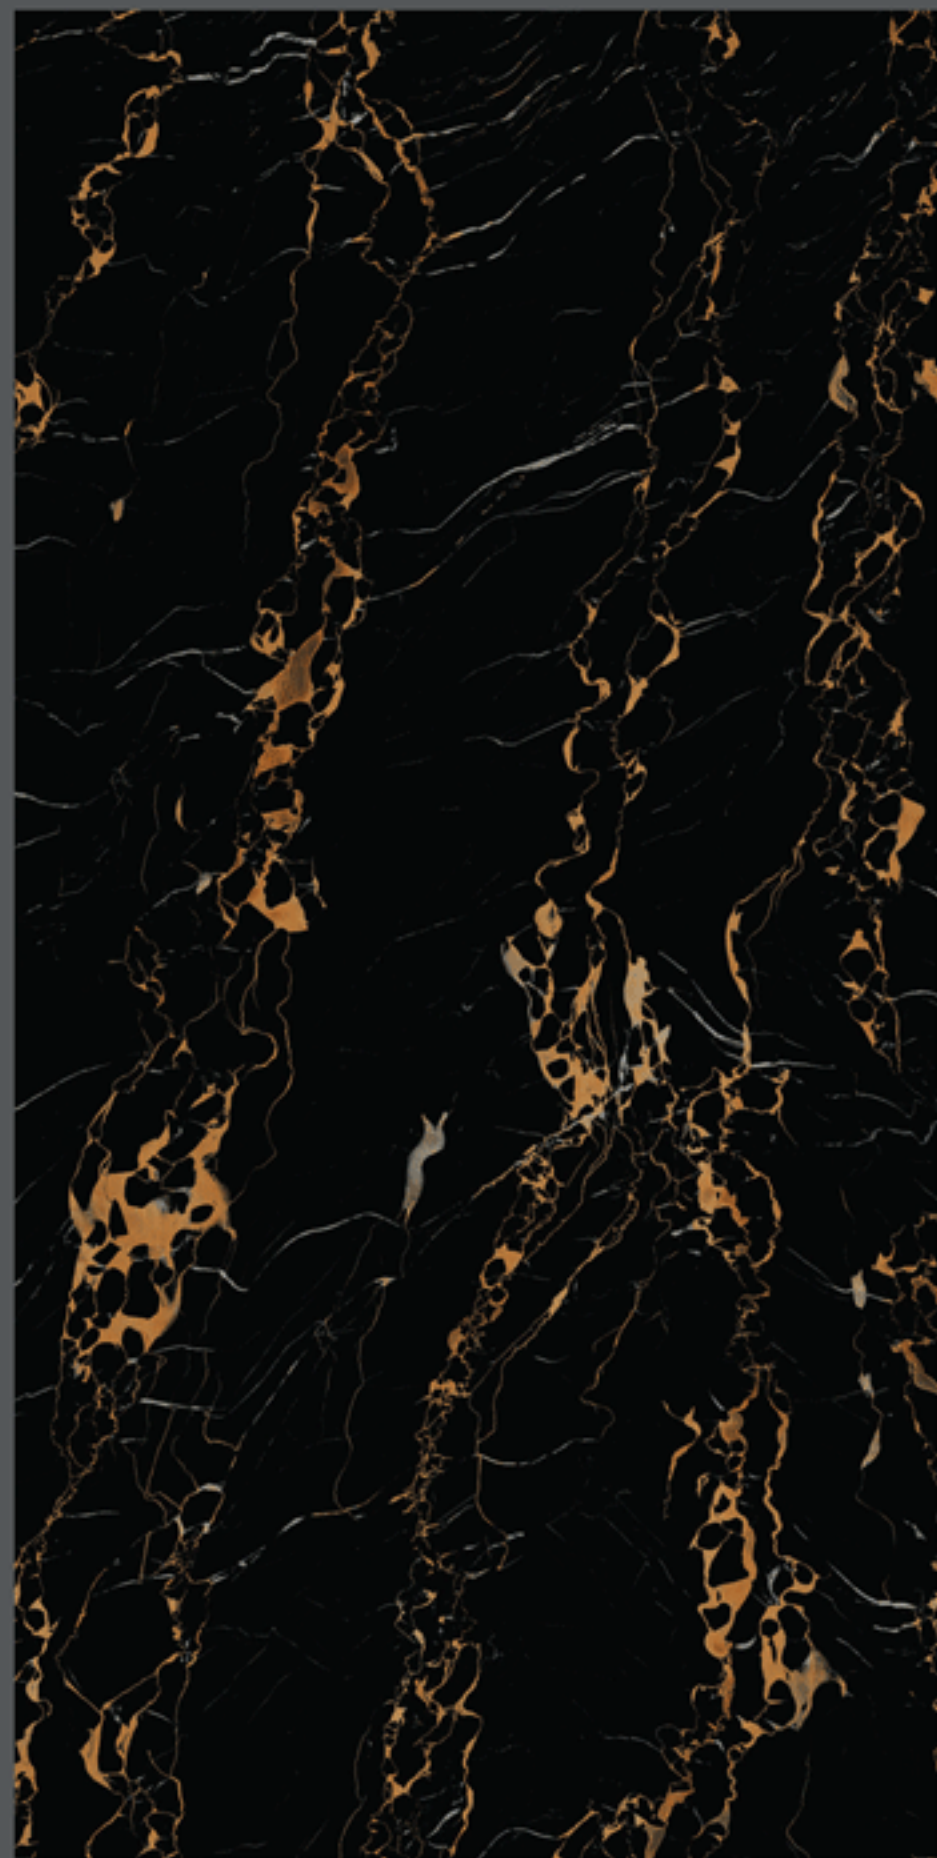

FRAPECHINO STONE

Gleam
COLLECTION

800x1600mm

GOLD POTRO

HIGH GLOSS FINISH

REVITALIZING FRESH

800X1600MM

Design.