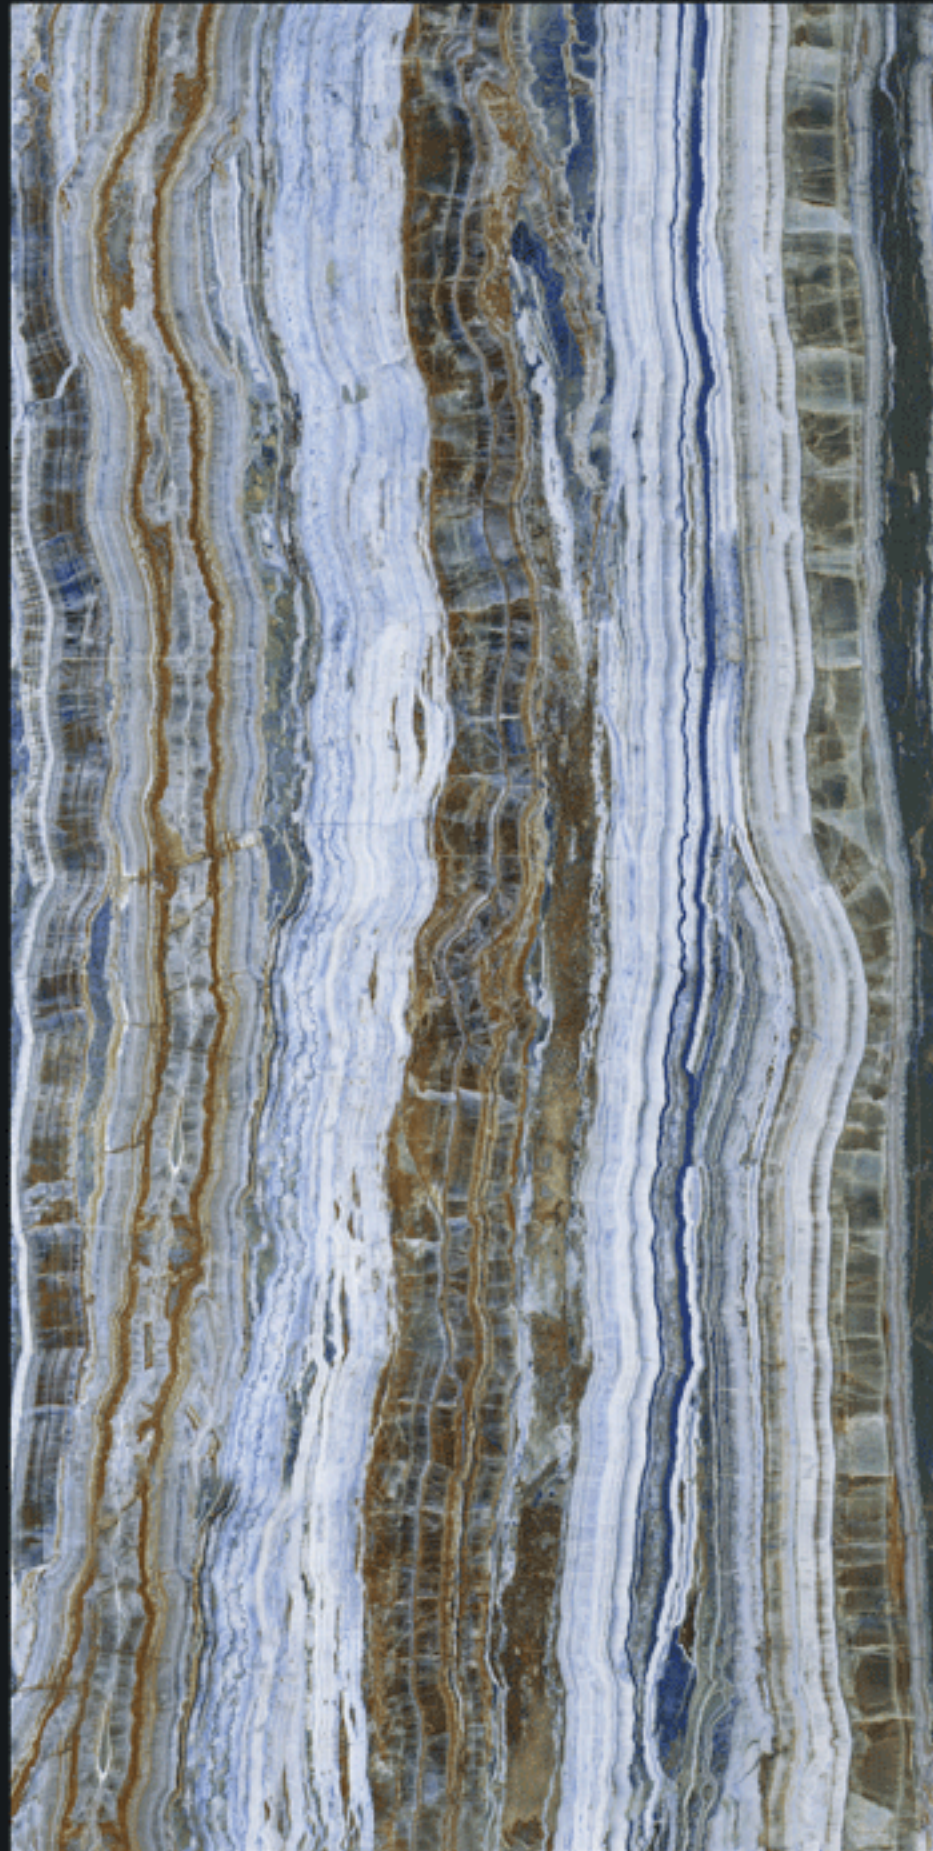

Gleam
COLLECTION

800x1600mm

MARQUINA BLUE